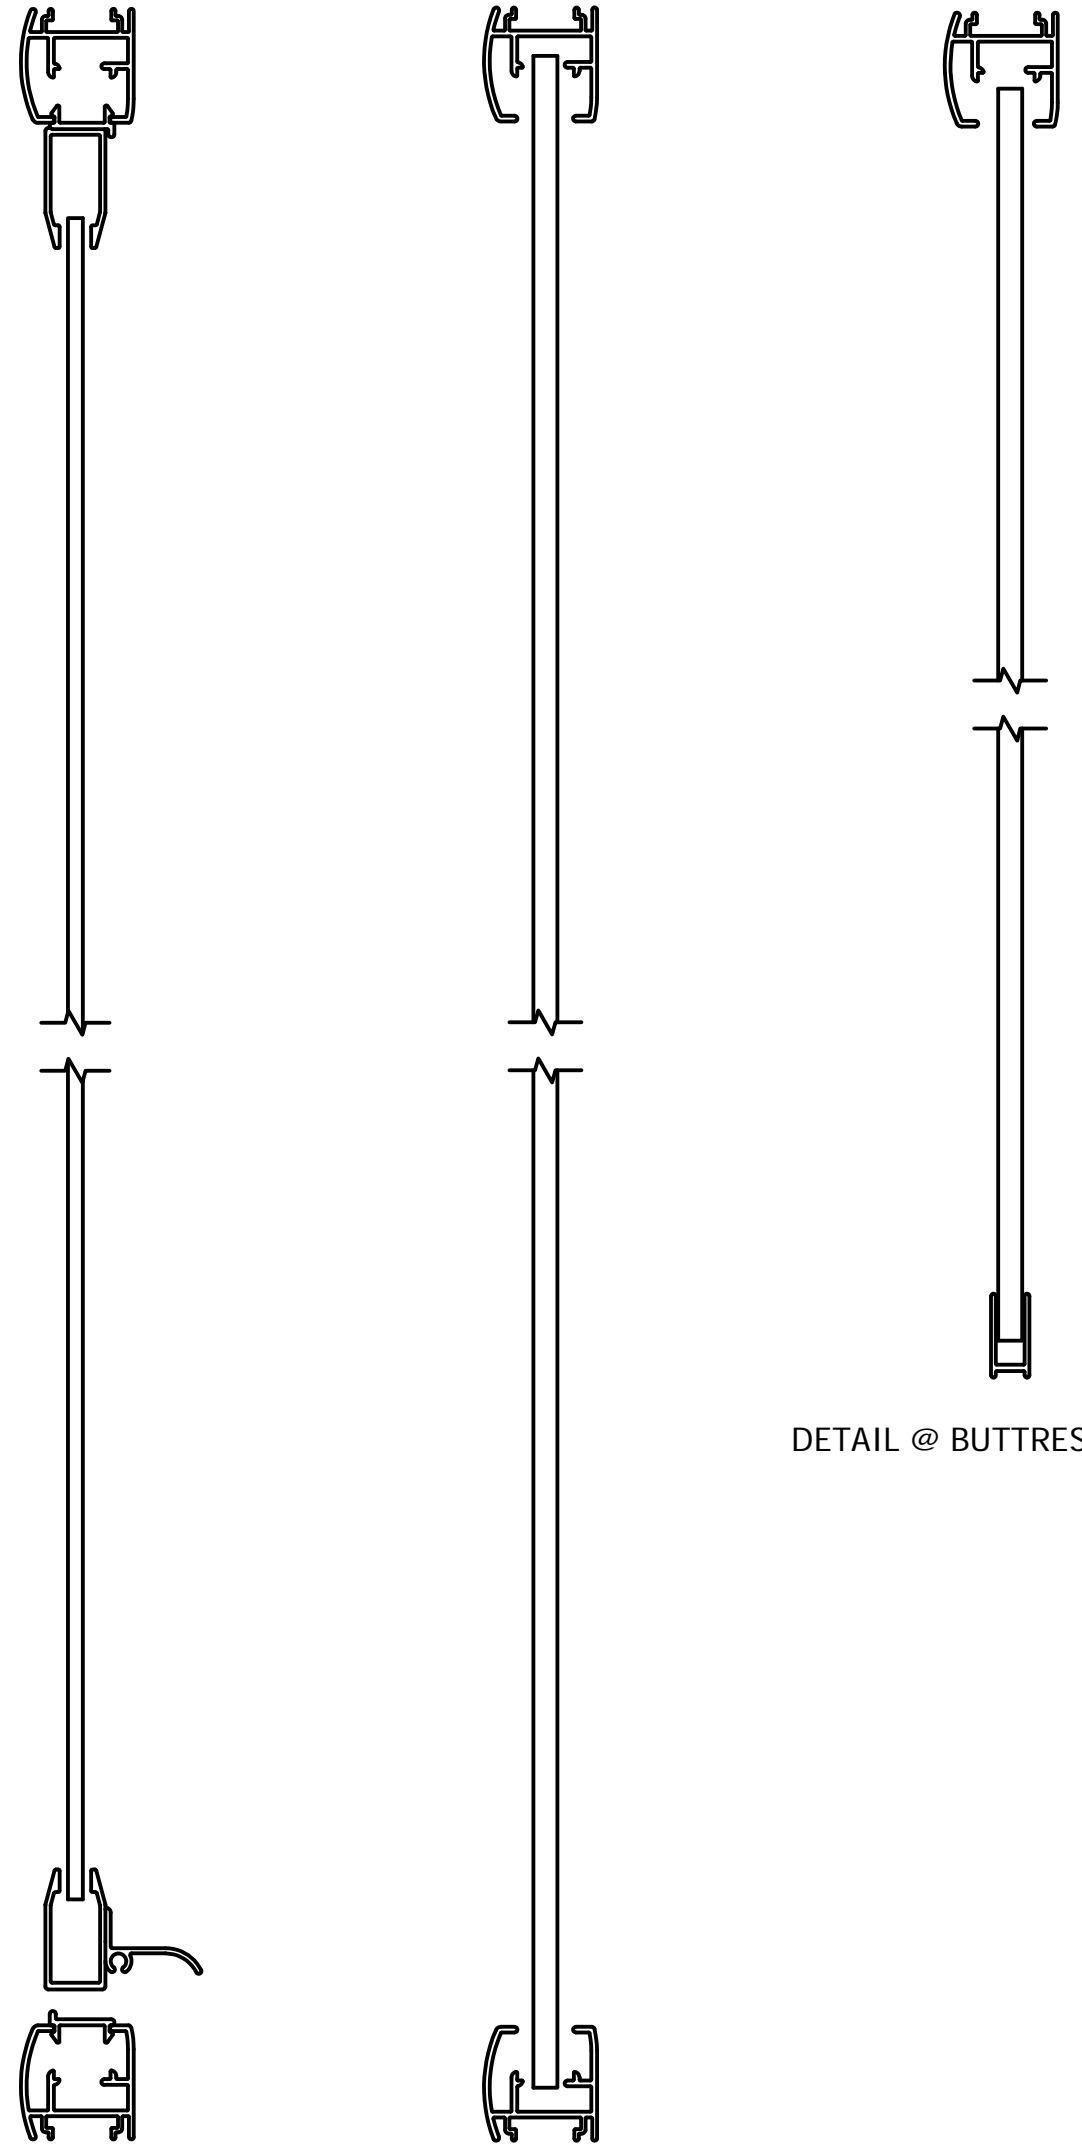

Quality
Enclosures

FXHE-3P-135B

SUPERIOR TUB ENCLOSURES
CUSTOM SHOWER DOORS

FLUSH GLAZE PANEL HINGED ENCLOSURE - 3 PANEL

135 DEGREE W/ BUTTRESS PANEL

DETAIL @ DOOR

DETAIL @ PANEL

DETAIL @ BUTTRESS PANEL