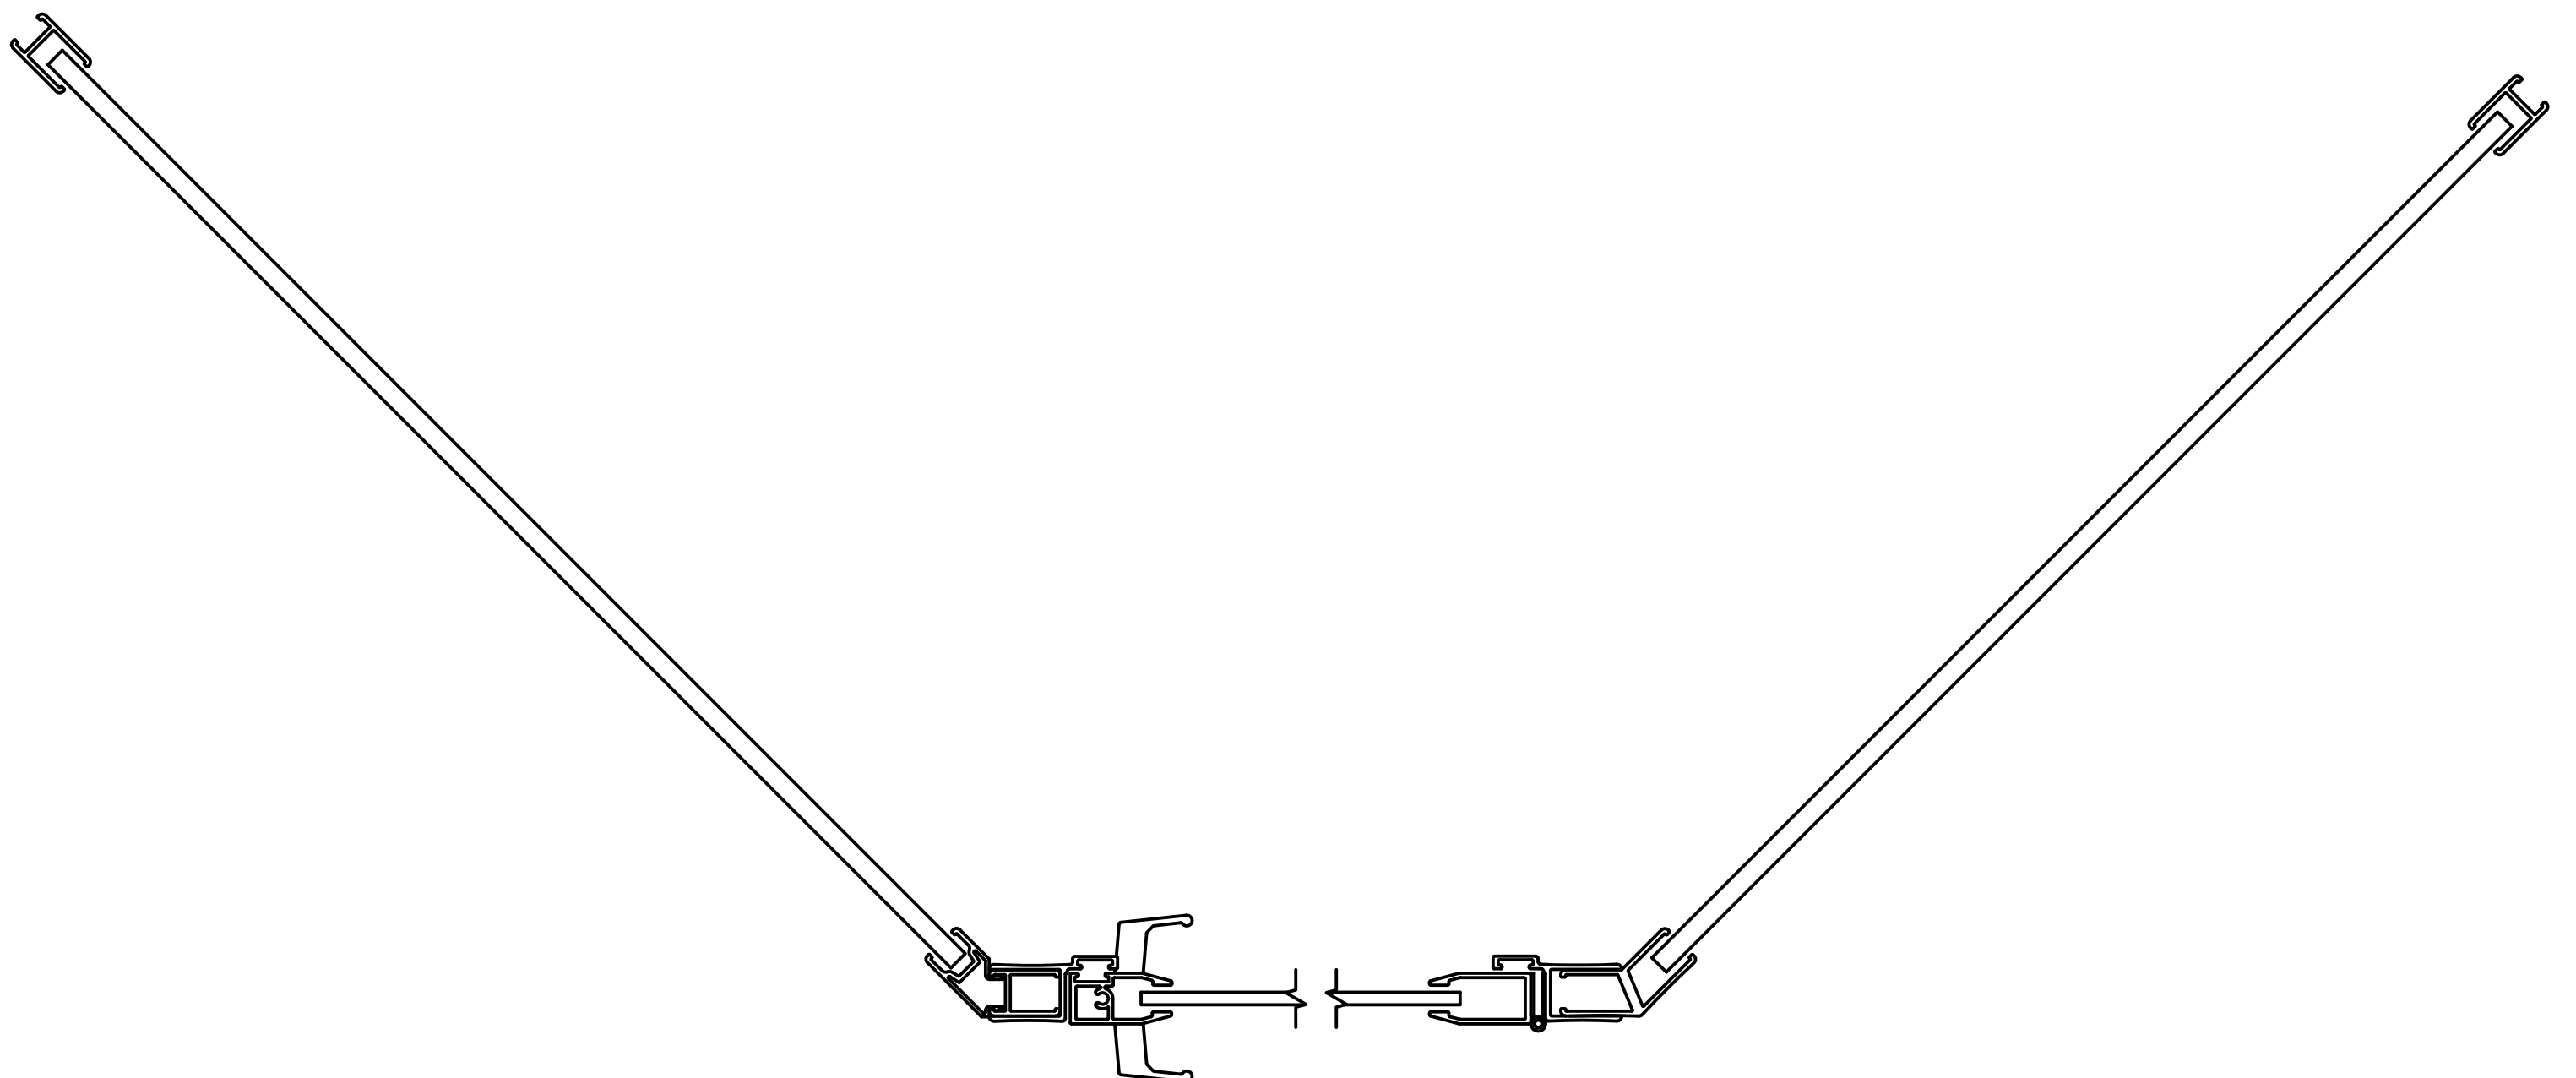

DETAIL @ DOOR

DETAIL @ PANEL

OVERHEAD DETAIL