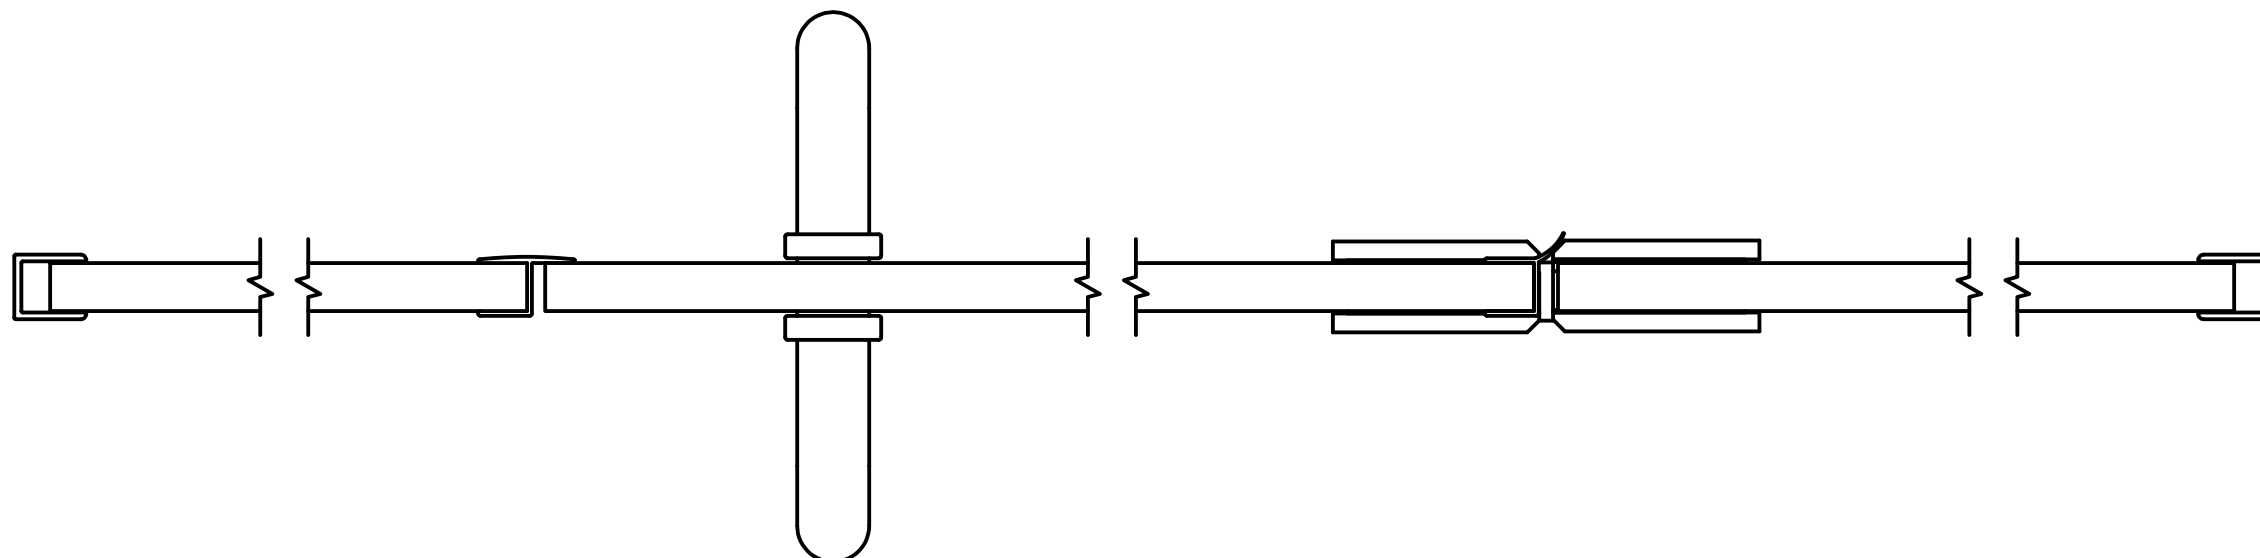

DETAIL ABOVE DOOR