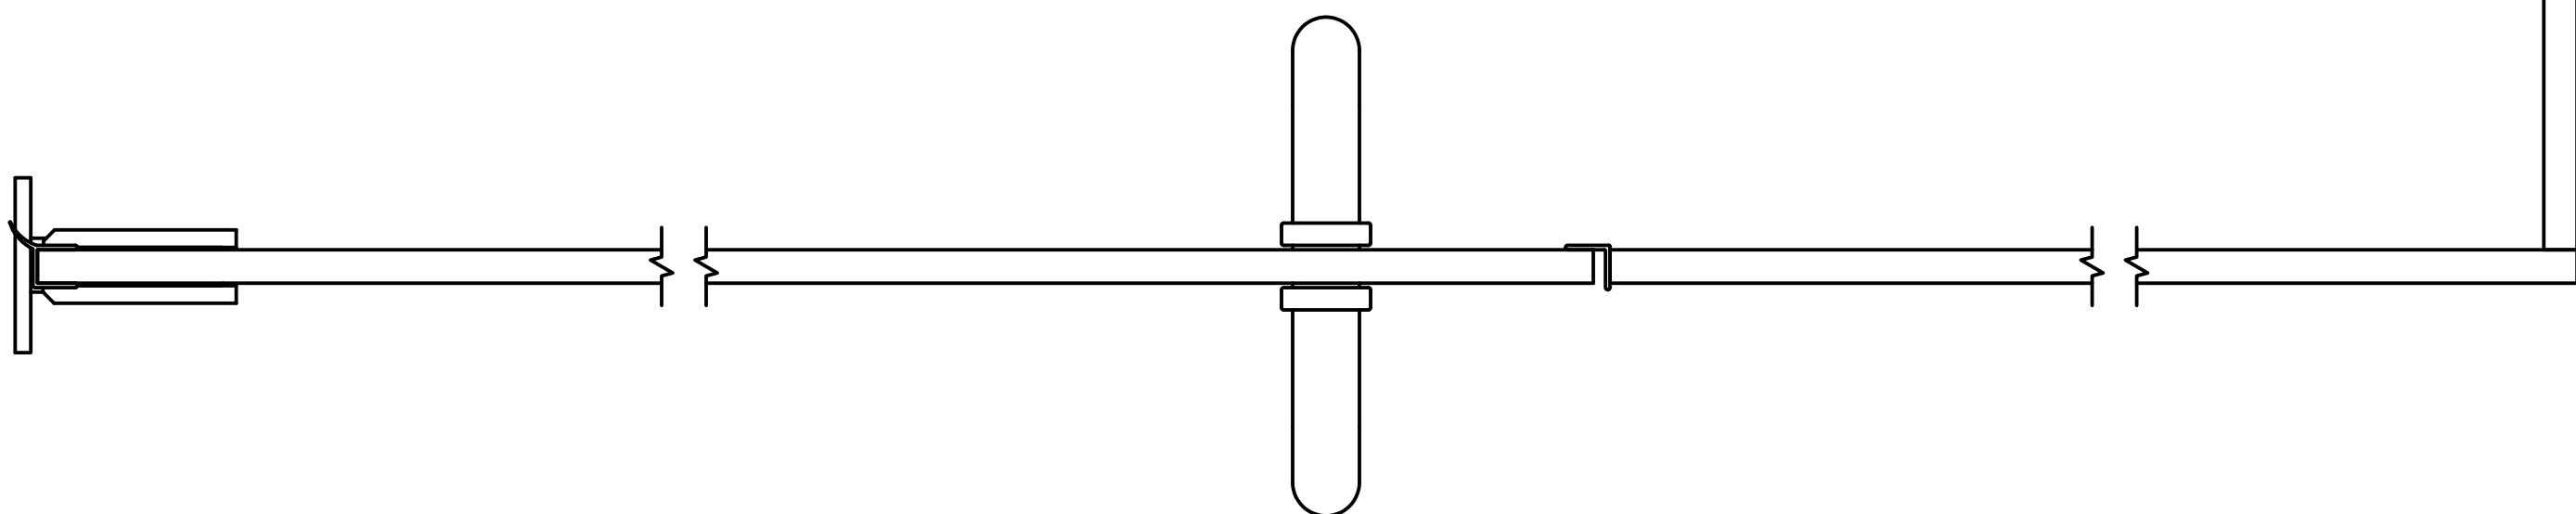

Quality
Enclosures

38HE-3P-C90B

SUPERIOR TUB ENCLOSURES
CUSTOM SHOWER DOORS

3/8" HINGED ENCLOSURE - 3 PANEL

101-H WINDSOR PL, CENTRAL ISLIP, NY 11722
2025-E PORTER LAKE DR, SARASOTA, FL 34240

CUSTOM 90 DEGREE W/ BUTTRESS PANELS

DETAIL @ DOOR

DETAIL @ PANEL
(NO TRACKS)

OVERHEAD DETAIL