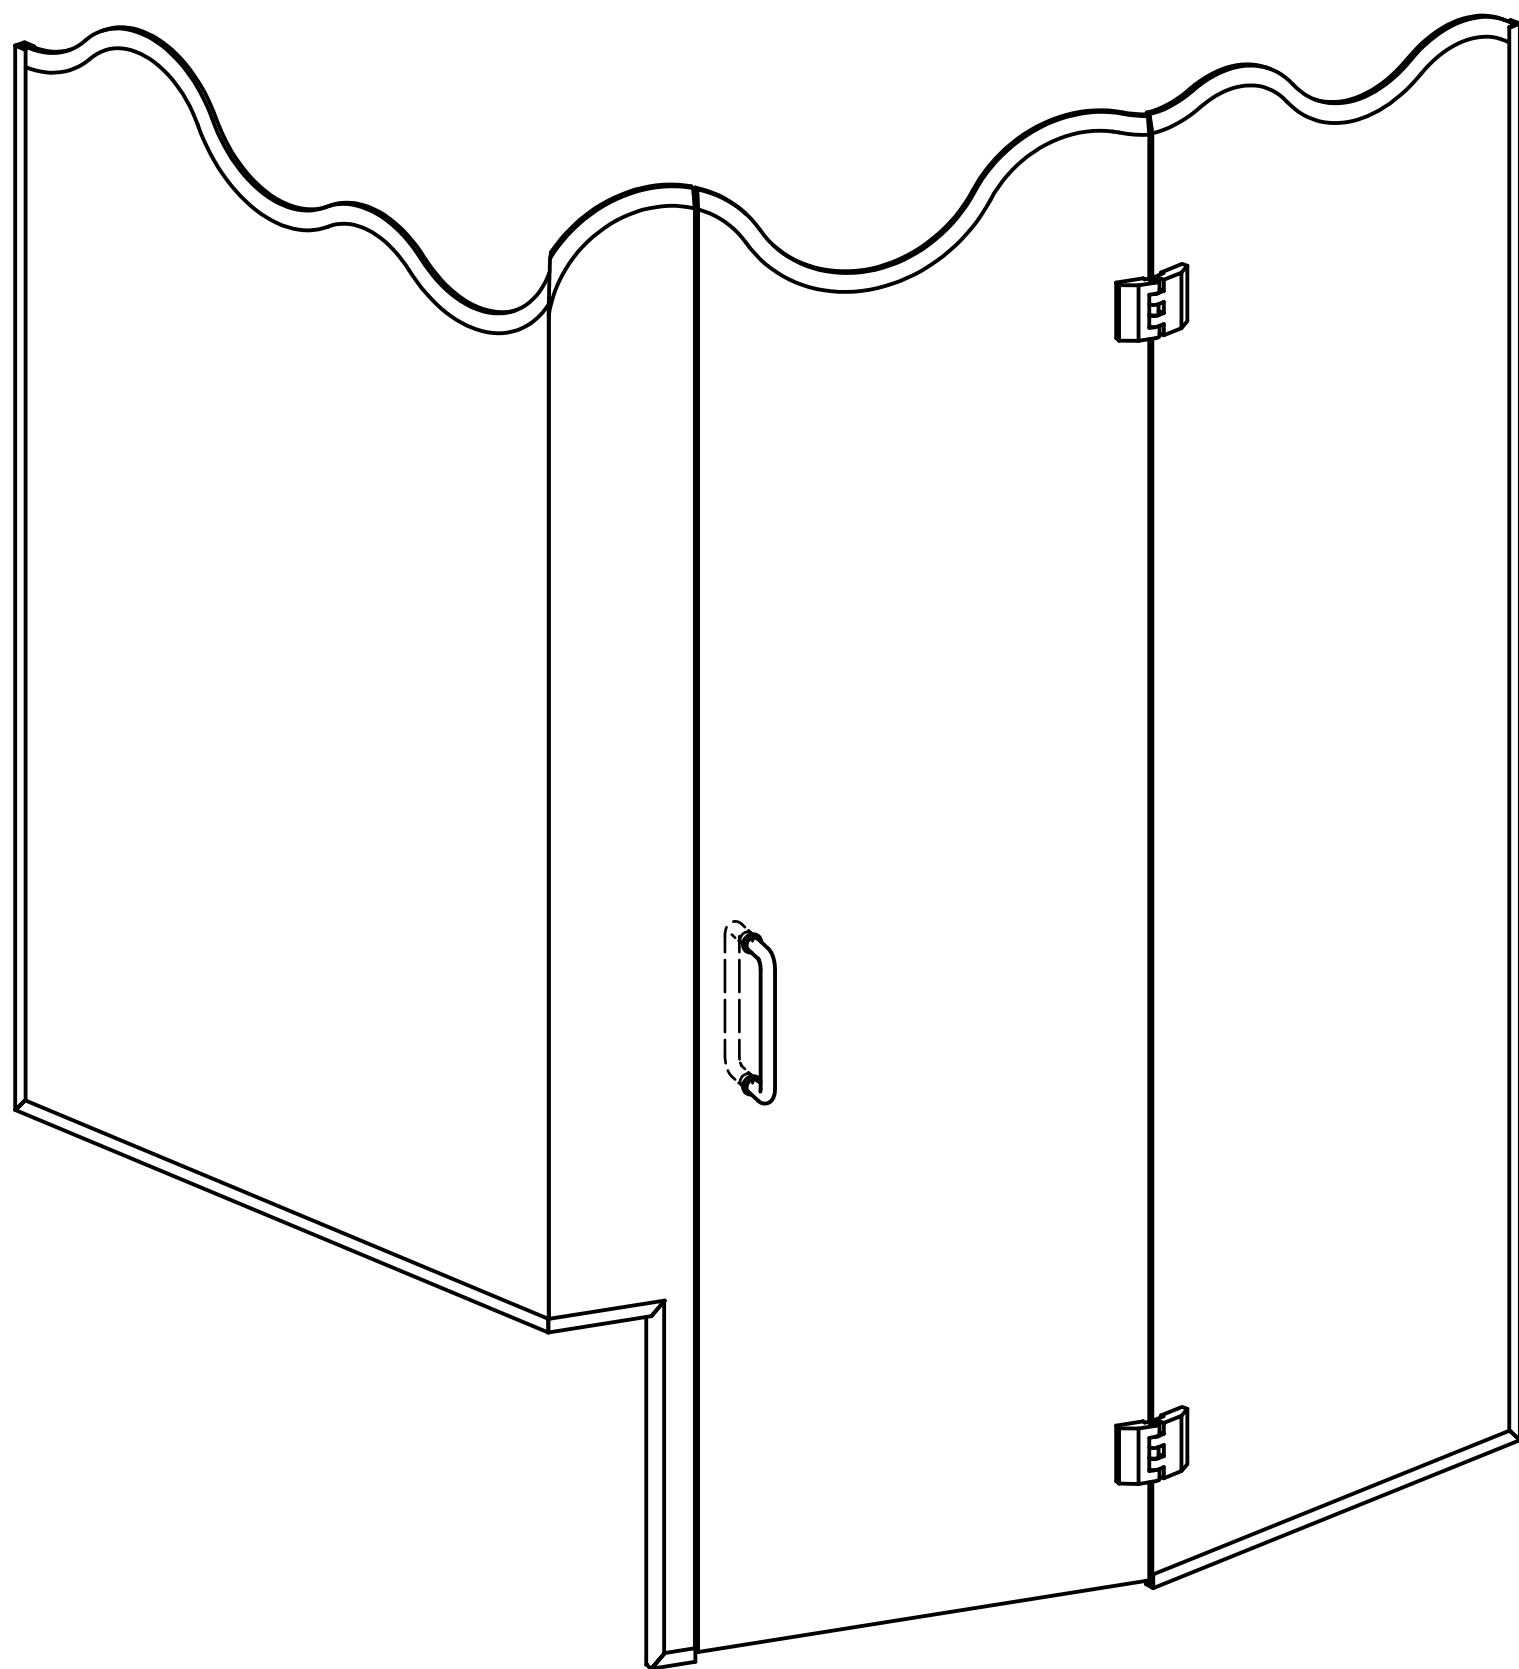

Quality
Enclosures

38HE-4PW-XXXNB

SUPERIOR TUB ENCLOSURES
CUSTOM SHOWER DOORS

3/8" Hinged Enclosure - 4 Panel w/ Waves

101-H WINDSOR PL, CENTRAL ISLIP, NY 11722
2025-E PORTER LAKE DR, SARASOTA, FL 34240

Non-Standard Angle w/ Notched & Buttress Panels

DETAIL @ DOOR

DETAIL @ PANEL

OVERHEAD DETAIL