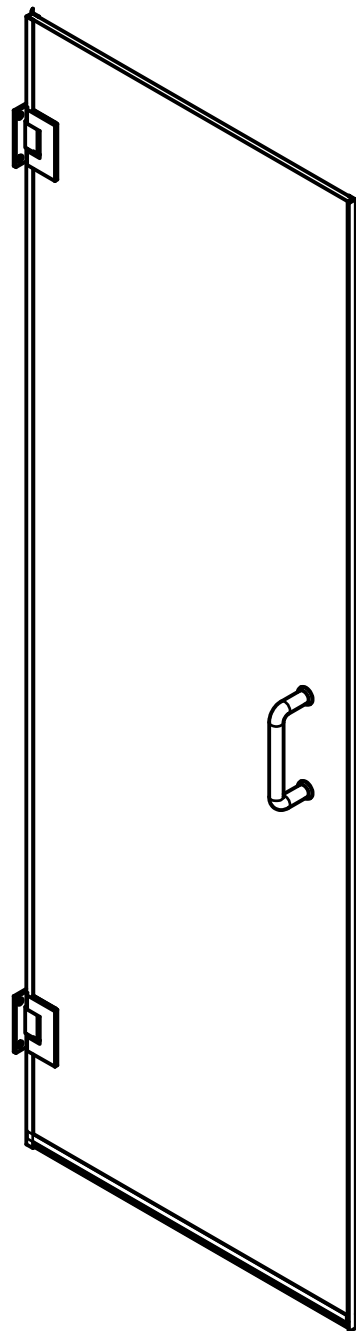

Quality
Enclosures

38HE-1P

SUPERIOR TUB ENCLOSURES
CUSTOM SHOWER DOORS

3/8" HINGED ENCLOSURE - 1 PANEL

SIDE PROFILE