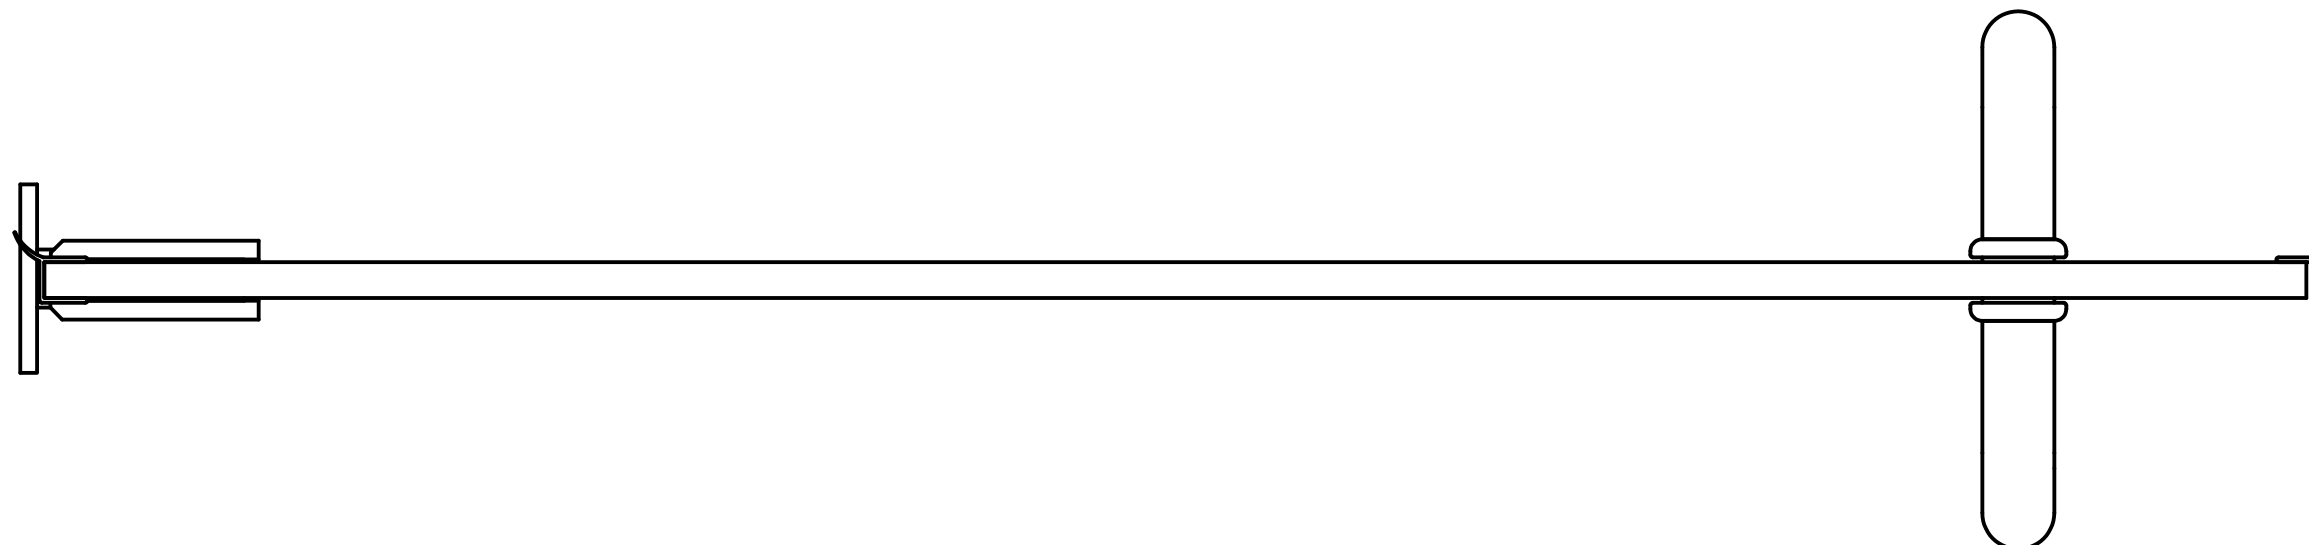

OVERHEAD DETAIL