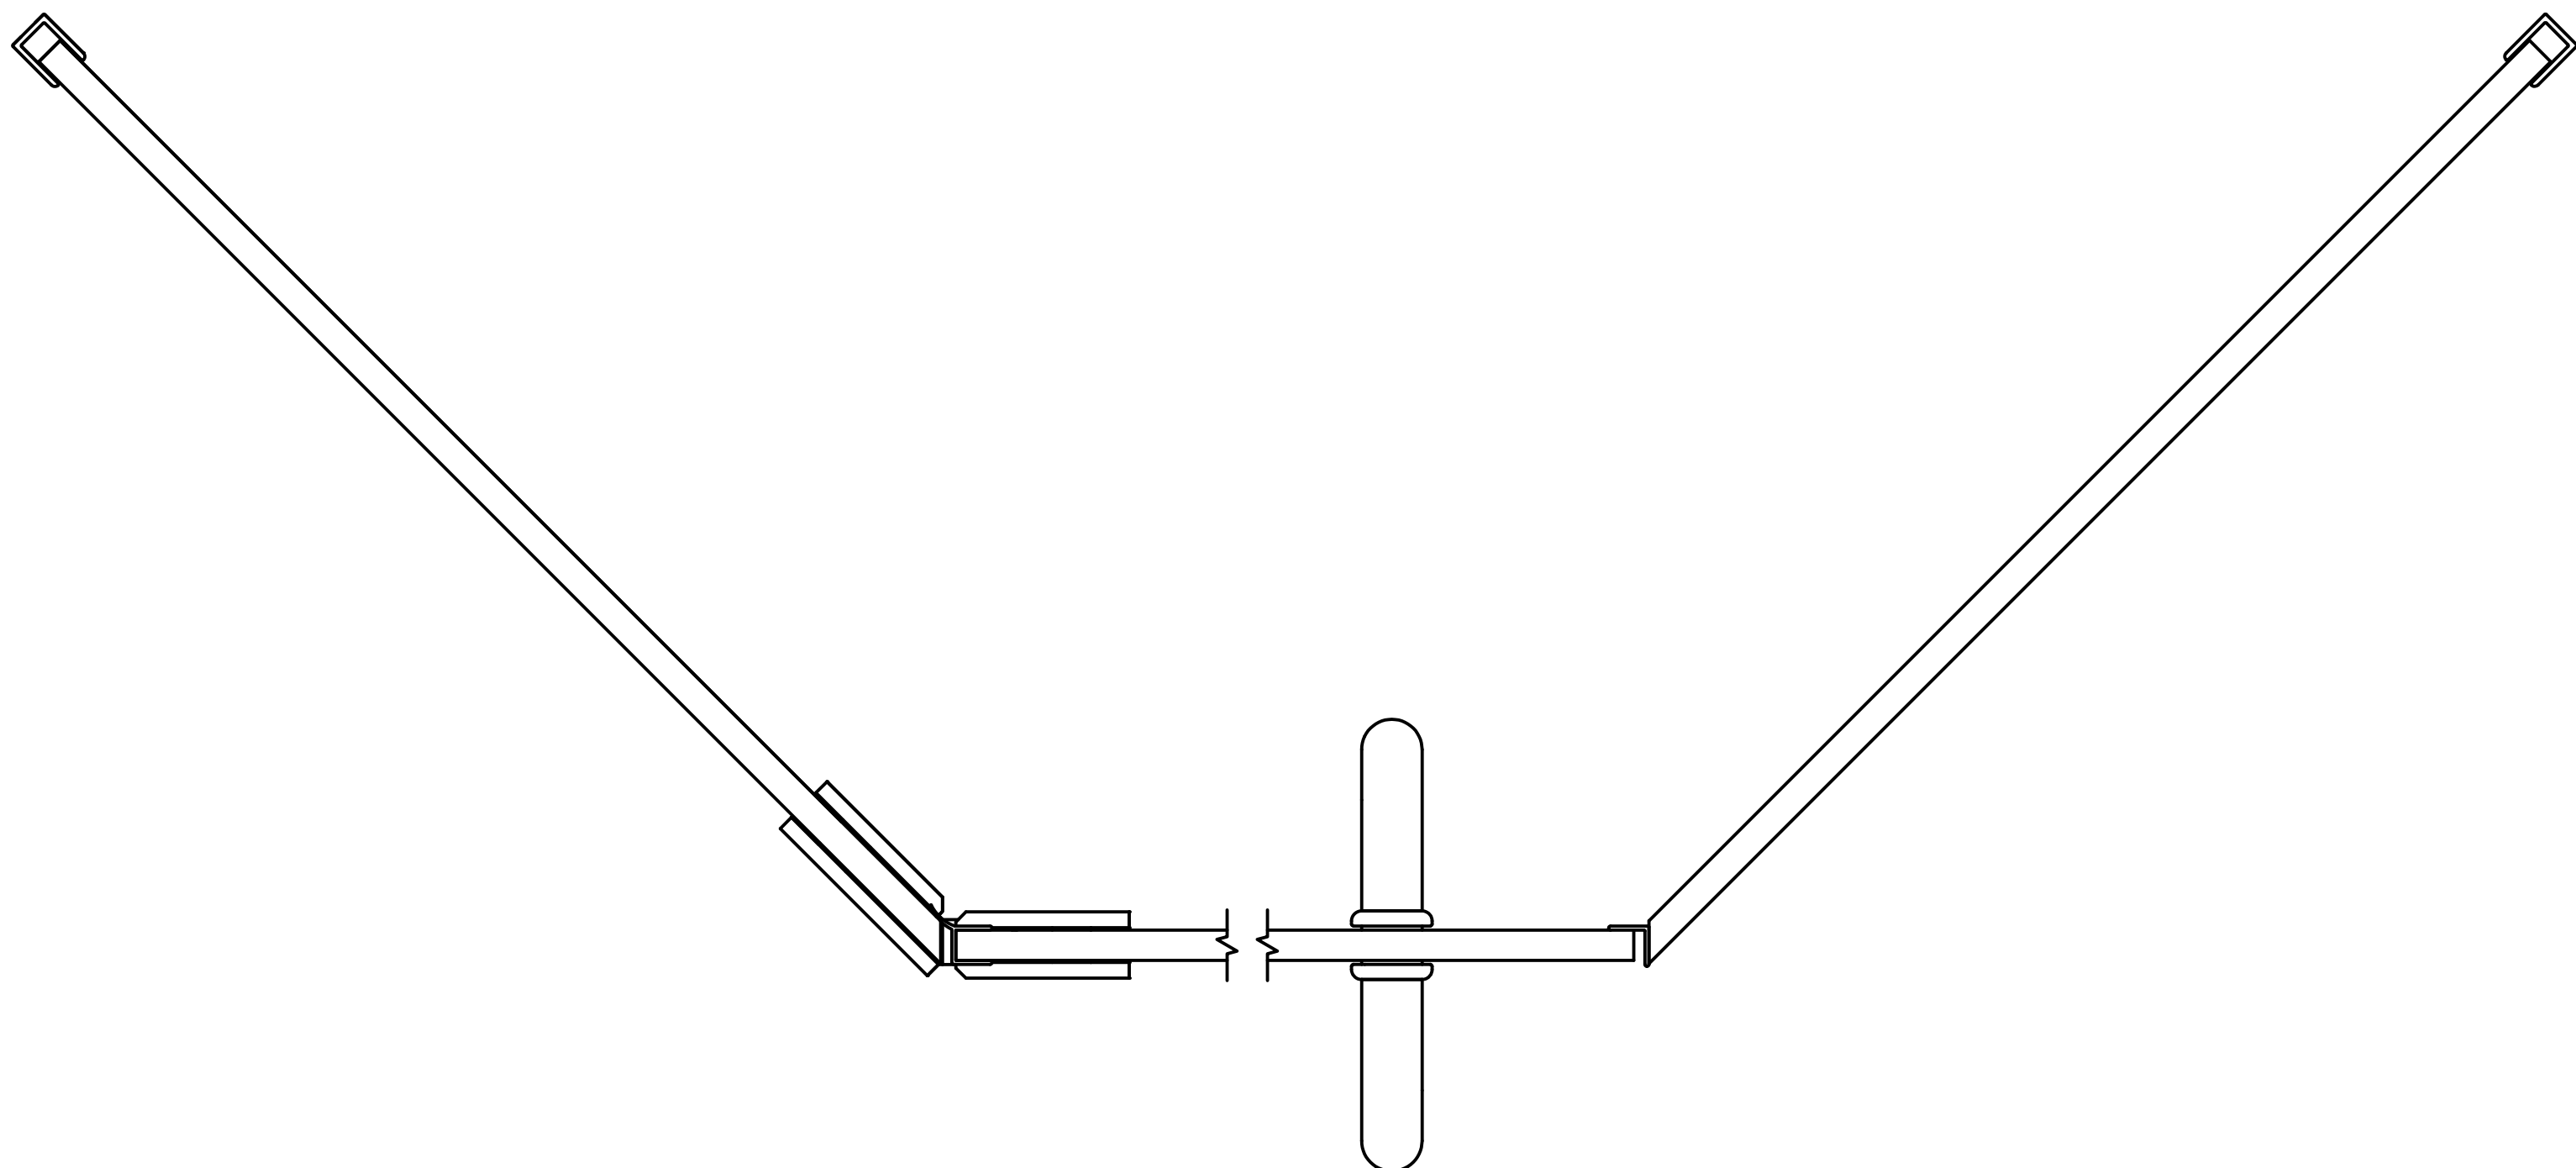

DETAIL @ DOOR

DETAIL @ PANEL

OVERHEAD DETAIL