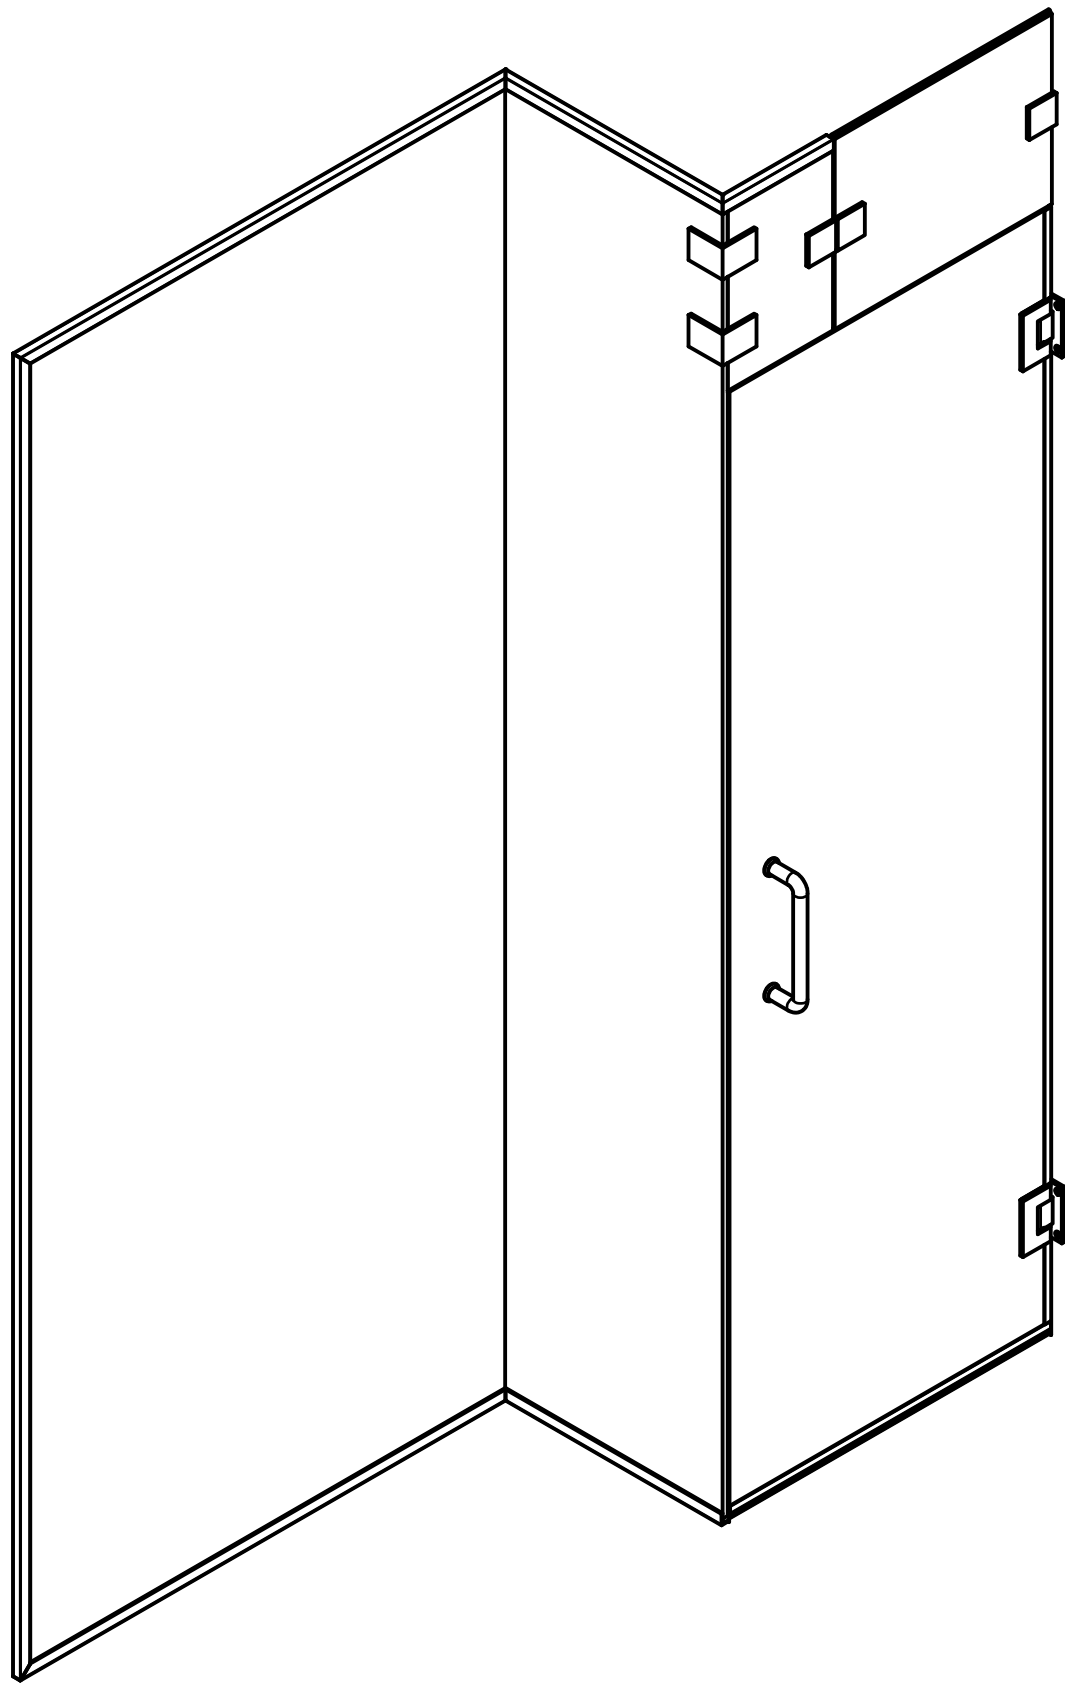

Quality
Enclosures

38HE-5P-C90T

SUPERIOR TUB ENCLOSURES
CUSTOM SHOWER DOORS

3/8" HINGED ENCLOSURE - 5 PANEL

CUSTOM 90 DEGREE W/ TRANSOM

DETAIL @ DOOR