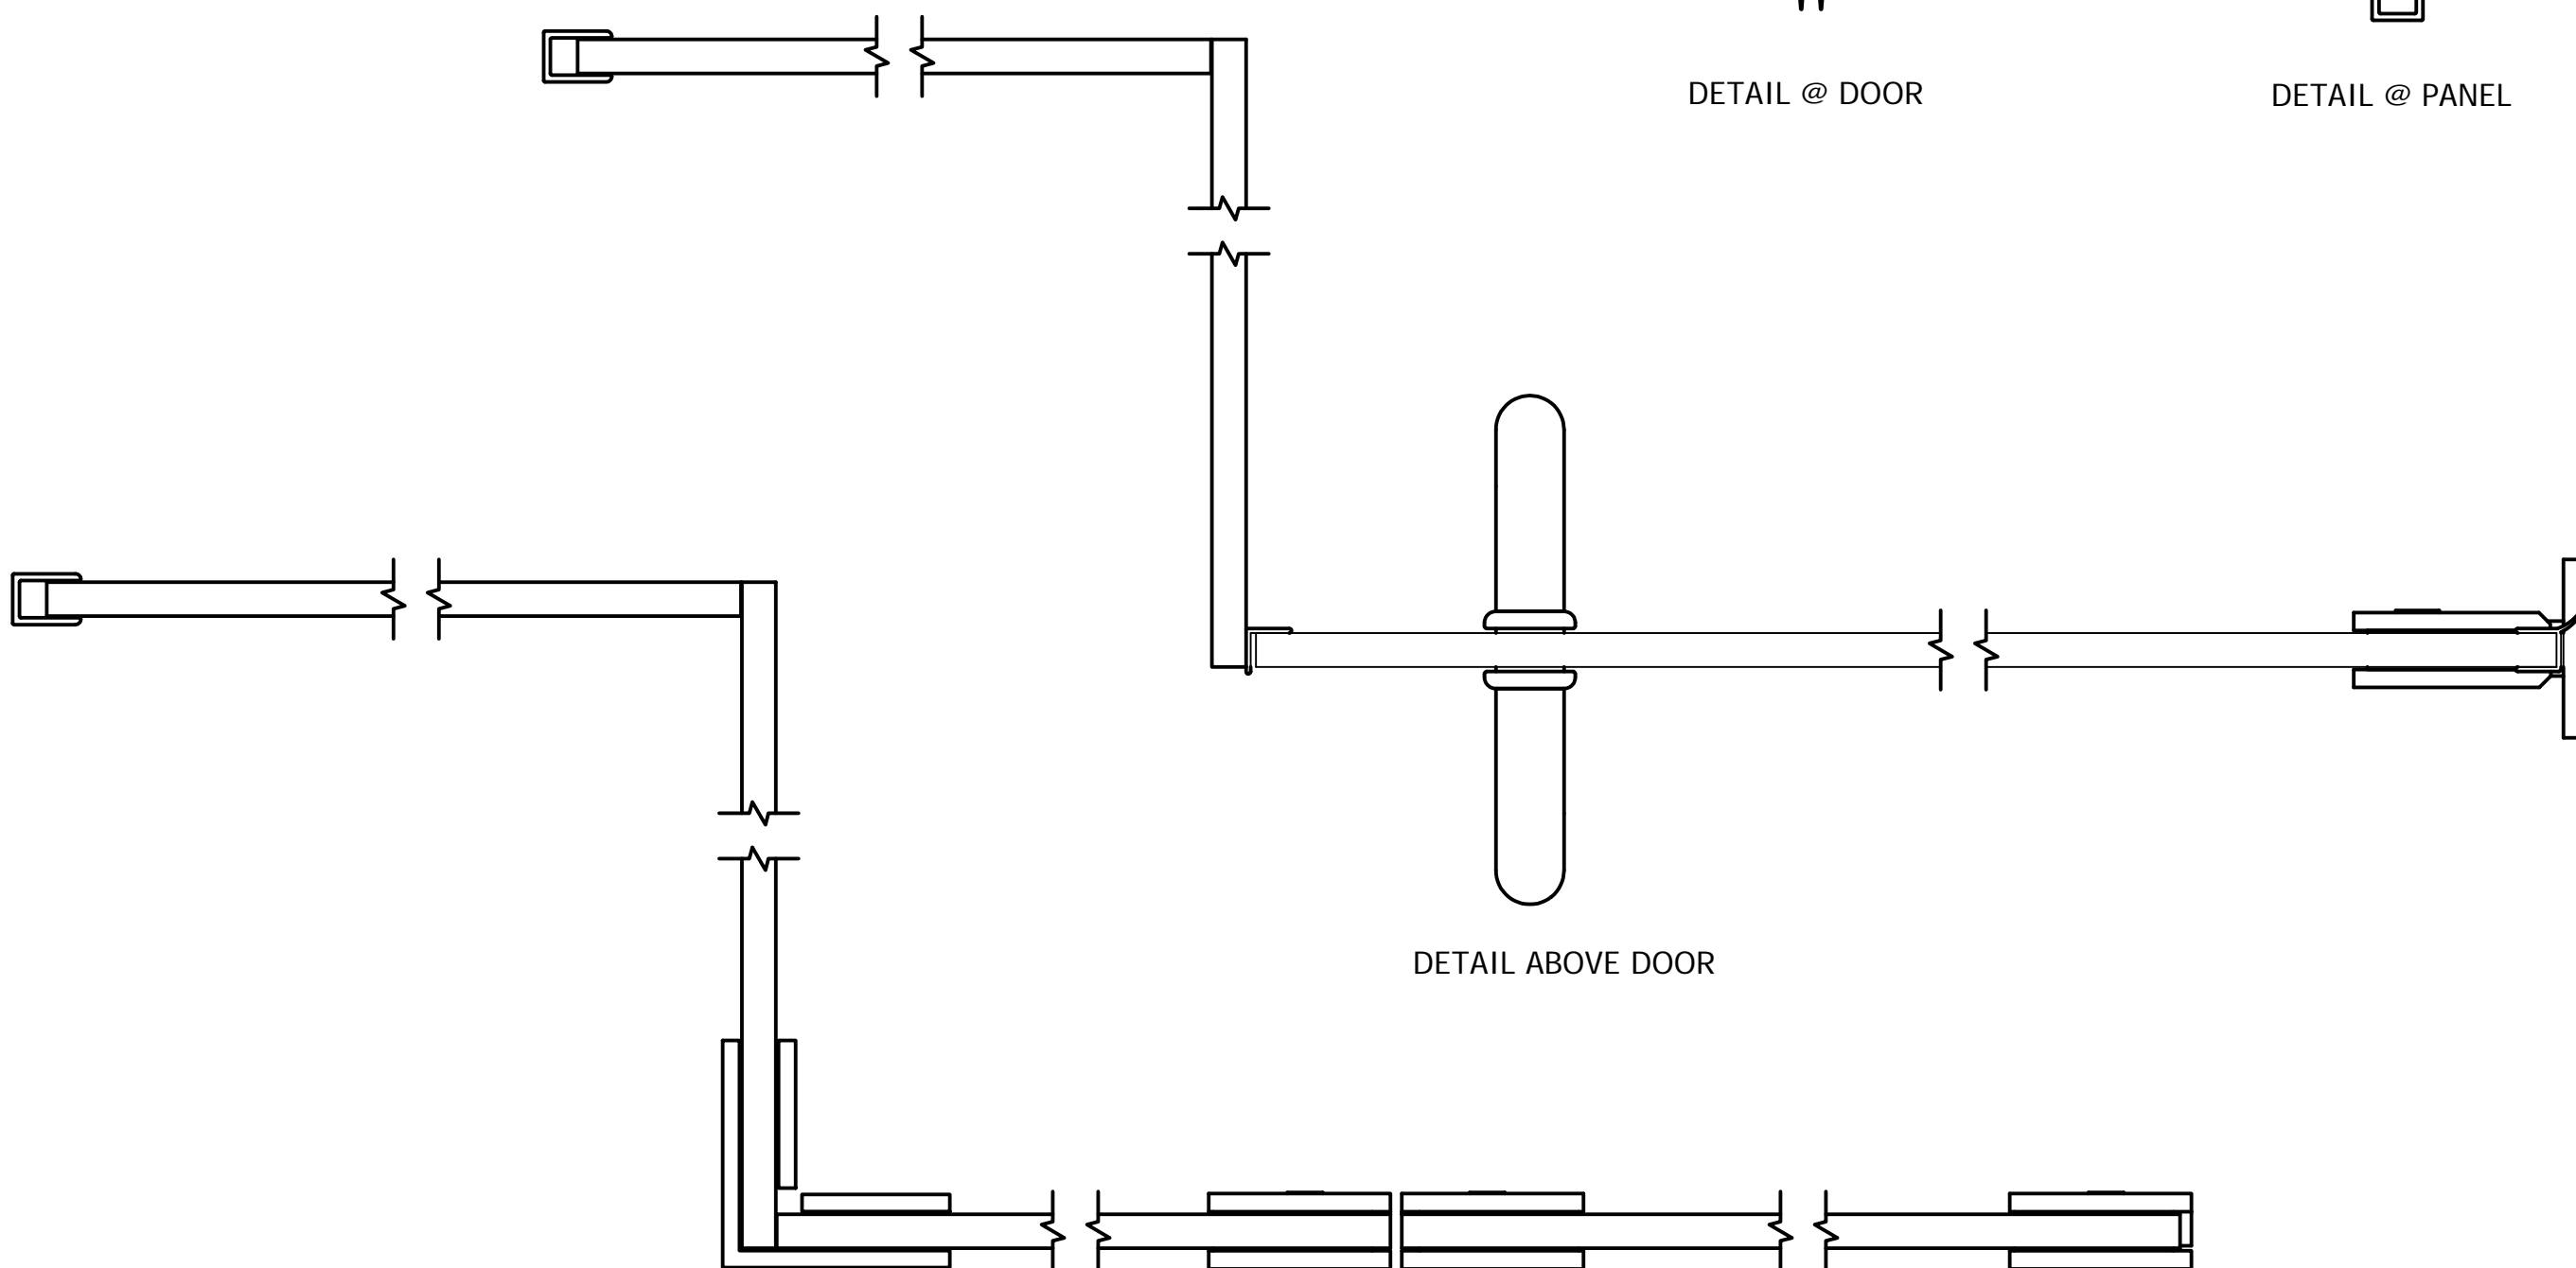

DETAIL ABOVE TRANSOM

DETAIL ABOVE DOOR