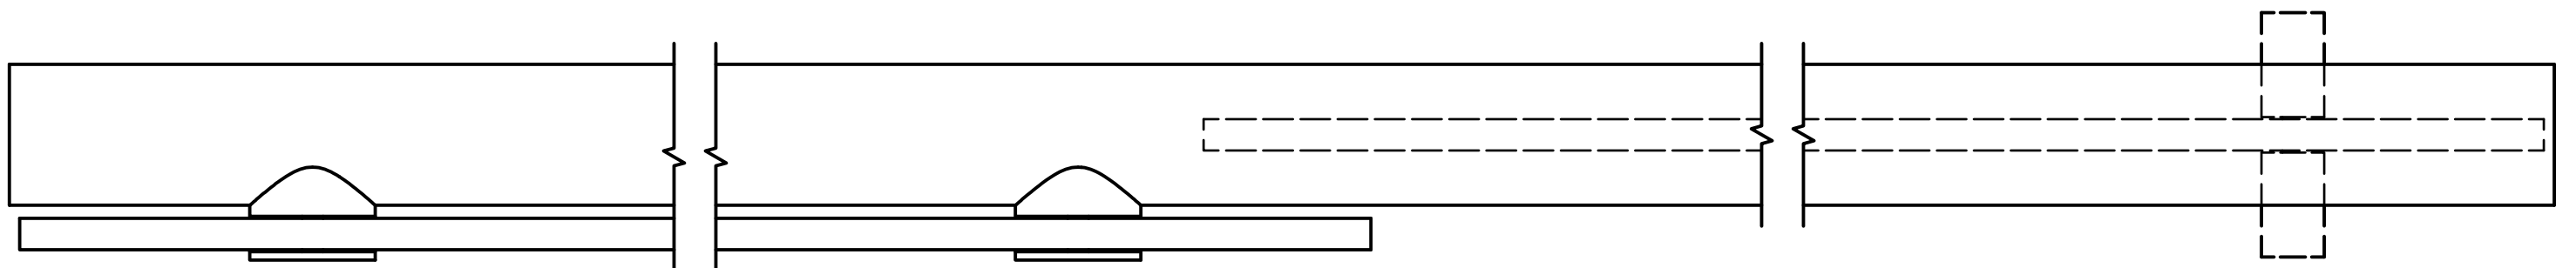

OVERHEAD DETAIL