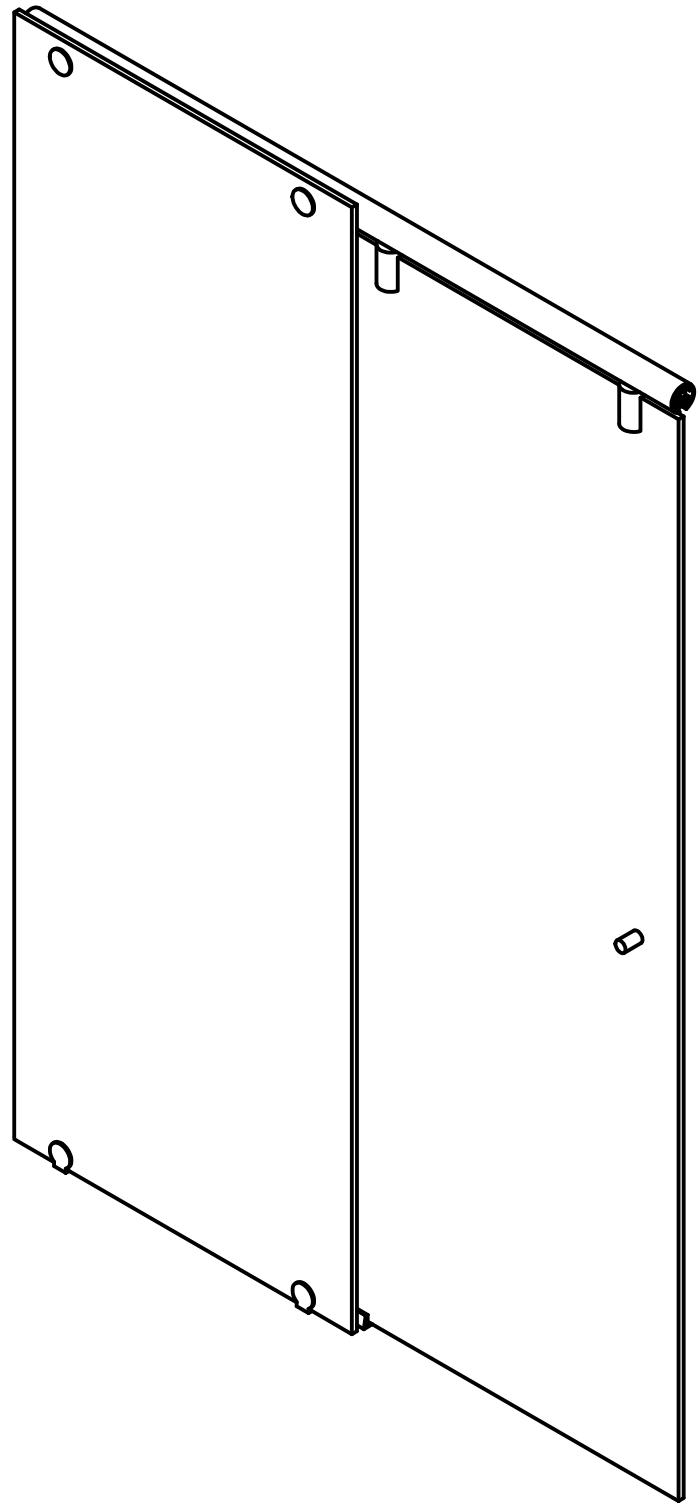

Quality
Enclosures

38HS-2P-180

SUPERIOR TUB ENCLOSURES
CUSTOM SHOWER DOORS

3/8" HYDROSLIDE ENCLOSURE - 2 PANEL

180 DEGREE

SIDE PROFILE