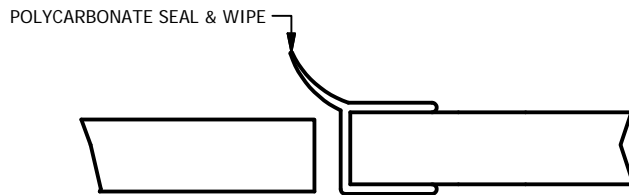

W/ HEADER & PIVOT HINGES

DETAIL C
SCALE 1 : 1

DETAIL B
SCALE 1 : 1

DETAIL A
SCALE 1 : 1

Quality Enclosures

CUSTOM CORNER STALL

SUPERIOR TUB ENCLOSURES
CUSTOM SHOWER DOORS

3/8" THICK TEMPERED GLASS