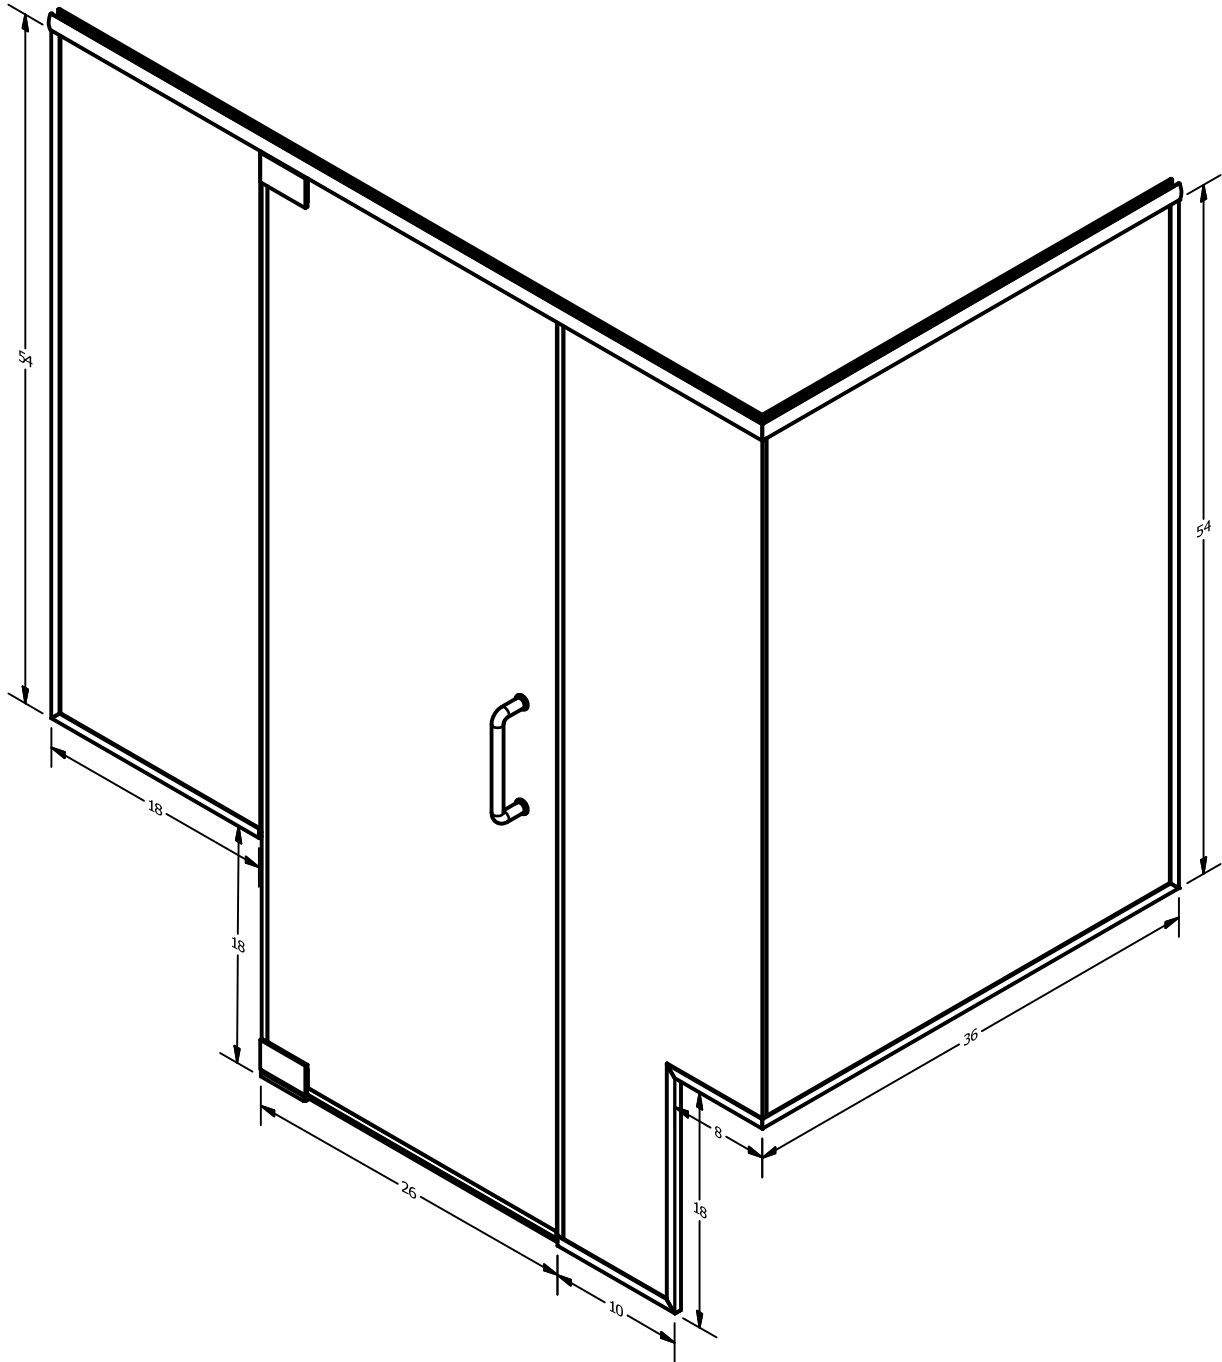

Quality
Enclosures

CUSTOM CORNER STALL

SUPERIOR TUB ENCLOSURES
CUSTOM SHOWER DOORS

3/8" THICK TEMPERED GLASS

101-H WINDSOR PL, CENTRAL ISLIP, NY 11722
2025-E PORTER LAKE DR, SARASOTA, FL 34240
3348-B103 TRICKUM RD, WOODSTOCK, GA 30188

W/ HEADER & PIVOT HINGES

Quality Enclosures

CUSTOM CORNER STALL

SUPERIOR TUB ENCLOSURES
CUSTOM SHOWER DOORS

3/8" THICK TEMPERED GLASS

101-H WINDSOR PL, CENTRAL ISLIP, NY 11722
2025-E PORTER LAKE DR, SARASOTA, FL 34240
3348-B103 TRICKUM RD, WOODSTOCK, GA 30188

W/ HEADER & PIVOT HINGES

DETAIL C
SCALE 1 : 1

DETAIL B
SCALE 1 : 1

DETAIL A
SCALE 1 : 1

Quality Enclosures

CUSTOM CORNER STALL

SUPERIOR TUB ENCLOSURES
CUSTOM SHOWER DOORS

3/8" THICK TEMPERED GLASS