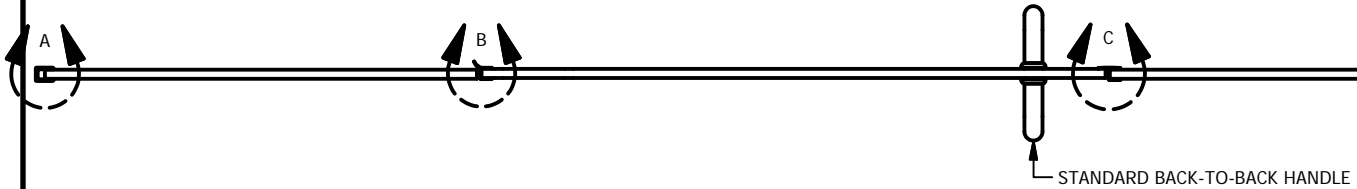

W/ HEADER & PIVOT HINGES

DETAIL C
SCALE 1 : 1

DETAIL B
SCALE 1 : 1

DETAIL A
SCALE 1 : 1

Quality Enclosures

CUSTOM CORNER STALL

SUPERIOR TUB ENCLOSURES
CUSTOM SHOWER DOORS

3/8" THICK TEMPERED GLASS