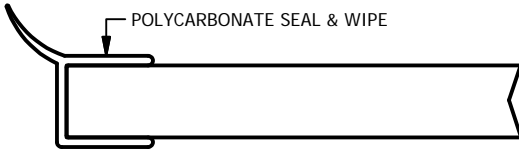

Quality Enclosures

FRENCH DOORS

SUPERIOR TUB ENCLOSURES
CUSTOM SHOWER DOORS

3/8" THICK TEMPERED GLASS

101-H WINDSOR PL, CENTRAL ISLIP, NY 11722
2025-E PORTER LAKE DR, SARASOTA, FL 34240
3348-B103 TRICKUM RD, WOODSTOCK, GA 30188

W/ BACK-TO-BACK TRADITIONAL KNOBS

DETAIL B
SCALE 1 : 1