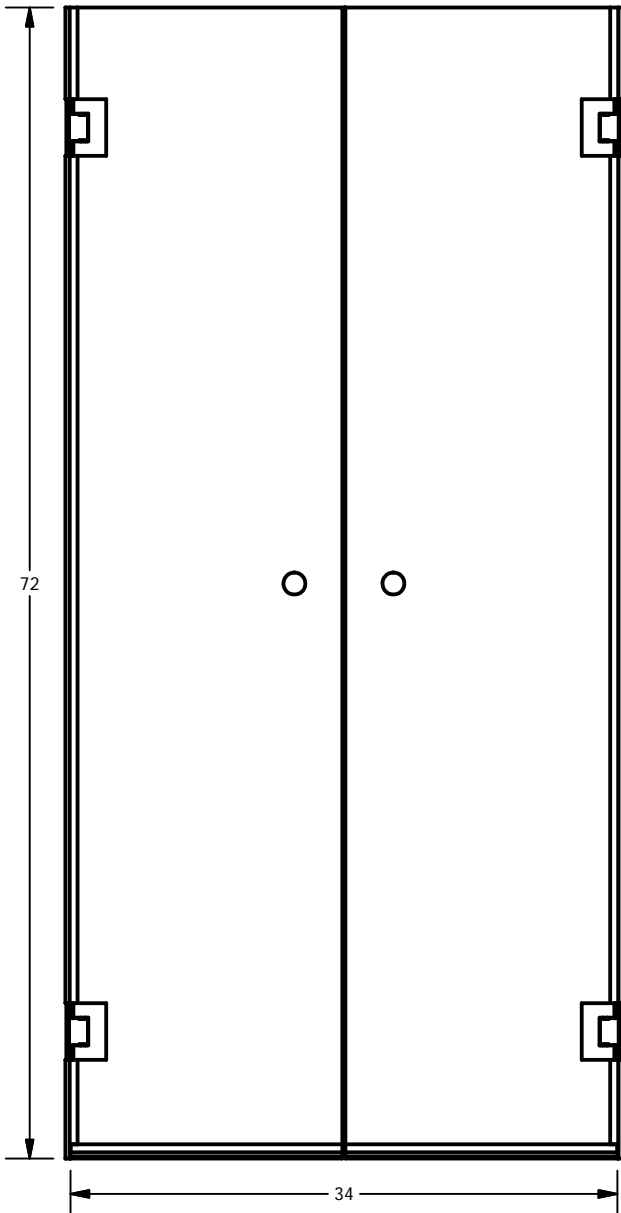

Quality
Enclosures

FRENCH DOORS

SUPERIOR TUB ENCLOSURES
CUSTOM SHOWER DOORS

3/8" THICK TEMPERED GLASS

101-H WINDSOR PL, CENTRAL ISLIP, NY 11722
2025-E PORTER LAKE DR, SARASOTA, FL 34240
3348-B103 TRICKUM RD, WOODSTOCK, GA 30188

W/ BACK-TO-BACK TRADITIONAL KNOBS

Quality
Enclosures

FRENCH DOORS

SUPERIOR TUB ENCLOSURES
CUSTOM SHOWER DOORS

3/8" THICK TEMPERED GLASS

101-H WINDSOR PL, CENTRAL ISLIP, NY 11722
2025-E PORTER LAKE DR, SARASOTA, FL 34240
3348-B103 TRICKUM RD, WOODSTOCK, GA 30188

W/ BACK-TO-BACK TRADITIONAL KNOBS

DETAIL A
SCALE 1 : 1

Quality Enclosures

FRENCH DOORS

SUPERIOR TUB ENCLOSURES
CUSTOM SHOWER DOORS

3/8" THICK TEMPERED GLASS

101-H WINDSOR PL, CENTRAL ISLIP, NY 11722
2025-E PORTER LAKE DR, SARASOTA, FL 34240
3348-B103 TRICKUM RD, WOODSTOCK, GA 30188

W/ BACK-TO-BACK TRADITIONAL KNOBS

DETAIL B
SCALE 1 : 1

DETAIL C
SCALE 1 : 1