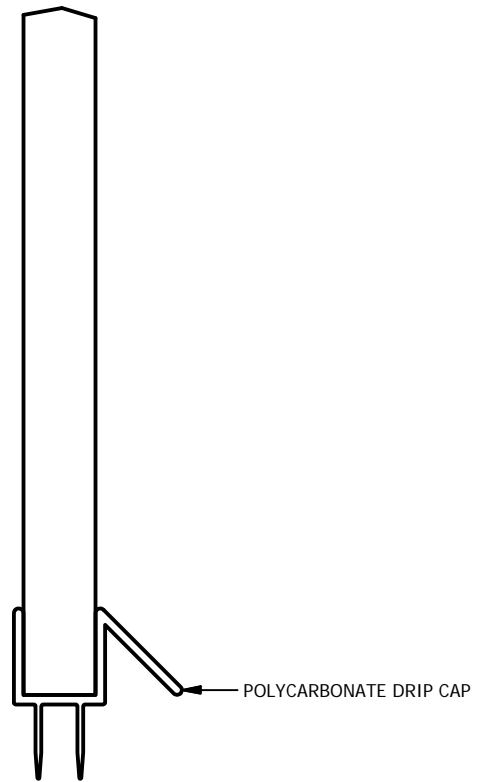

W/ BACK-TO-BACK TRADITIONAL KNOBS

Quality
Enclosures

FRENCH DOORS

SUPERIOR TUB ENCLOSURES
CUSTOM SHOWER DOORS

3/8" THICK TEMPERED GLASS

101-H WINDSOR PL, CENTRAL ISLIP, NY 11722
2025-E PORTER LAKE DR, SARASOTA, FL 34240
3348-B103 TRICKUM RD, WOODSTOCK, GA 30188

W/ BACK-TO-BACK TRADITIONAL KNOBS

DETAIL A
SCALE 1 : 1

Quality Enclosures

FRENCH DOORS

SUPERIOR TUB ENCLOSURES
CUSTOM SHOWER DOORS

3/8" THICK TEMPERED GLASS

101-H WINDSOR PL, CENTRAL ISLIP, NY 11722
2025-E PORTER LAKE DR, SARASOTA, FL 34240
3348-B103 TRICKUM RD, WOODSTOCK, GA 30188

W/ BACK-TO-BACK TRADITIONAL KNOBS

DETAIL B
SCALE 1 : 1

DETAIL C
SCALE 1 : 1