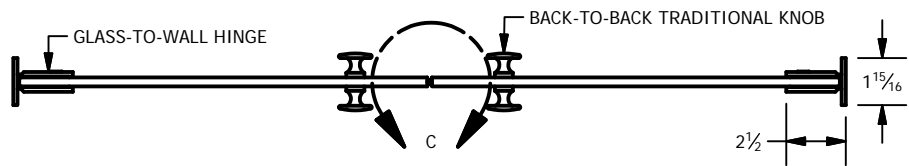

W/ BACK-TO-BACK TRADITIONAL KNOBS

DETAIL A
SCALE 1 : 1

Quality Enclosures

FRENCH DOORS

SUPERIOR TUB ENCLOSURES
CUSTOM SHOWER DOORS

3/8" THICK TEMPERED GLASS

101-H WINDSOR PL, CENTRAL ISLIP, NY 11722
2025-E PORTER LAKE DR, SARASOTA, FL 34240
3348-B103 TRICKUM RD, WOODSTOCK, GA 30188

W/ BACK-TO-BACK TRADITIONAL KNOBS

DETAIL B
SCALE 1 : 1

DETAIL C
SCALE 1 : 1