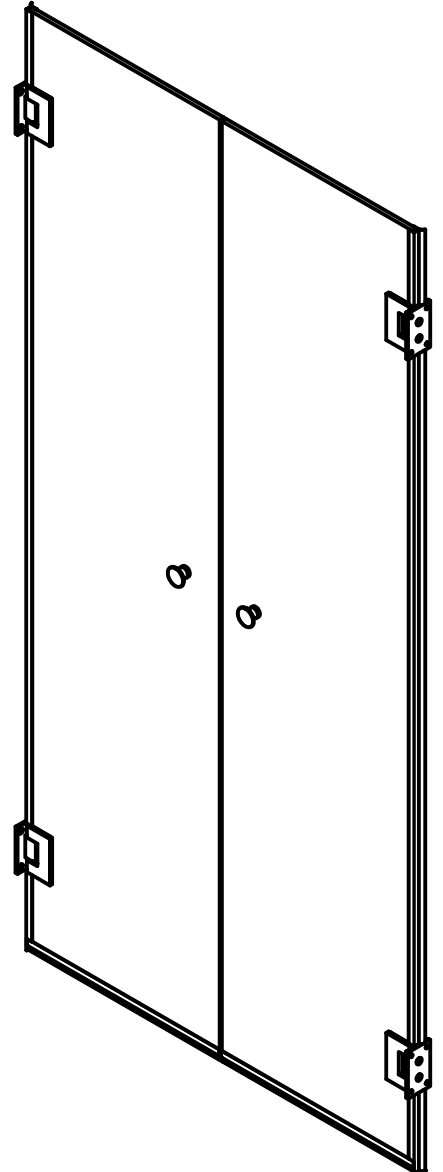

Quality
Enclosures

FRENCH DOORS

SUPERIOR TUB ENCLOSURES
CUSTOM SHOWER DOORS

3/8" THICK TEMPERED GLASS

101-H WINDSOR PL, CENTRAL ISLIP, NY 11722
2025-E PORTER LAKE DR, SARASOTA, FL 34240
3348-B103 TRICKUM RD, WOODSTOCK, GA 30188

W/ BACK-TO-BACK TRADITIONAL KNOBS

Quality
Enclosures

FRENCH DOORS

SUPERIOR TUB ENCLOSURES
CUSTOM SHOWER DOORS

3/8" THICK TEMPERED GLASS

101-H WINDSOR PL, CENTRAL ISLIP, NY 11722
2025-E PORTER LAKE DR, SARASOTA, FL 34240
3348-B103 TRICKUM RD, WOODSTOCK, GA 30188

W/ BACK-TO-BACK TRADITIONAL KNOBS

DETAIL A
SCALE 1 : 1

Quality Enclosures

FRENCH DOORS

SUPERIOR TUB ENCLOSURES
CUSTOM SHOWER DOORS

3/8" THICK TEMPERED GLASS

101-H WINDSOR PL, CENTRAL ISLIP, NY 11722
2025-E PORTER LAKE DR, SARASOTA, FL 34240
3348-B103 TRICKUM RD, WOODSTOCK, GA 30188

W/ BACK-TO-BACK TRADITIONAL KNOBS

DETAIL B
SCALE 1 : 1

DETAIL C
SCALE 1 : 1