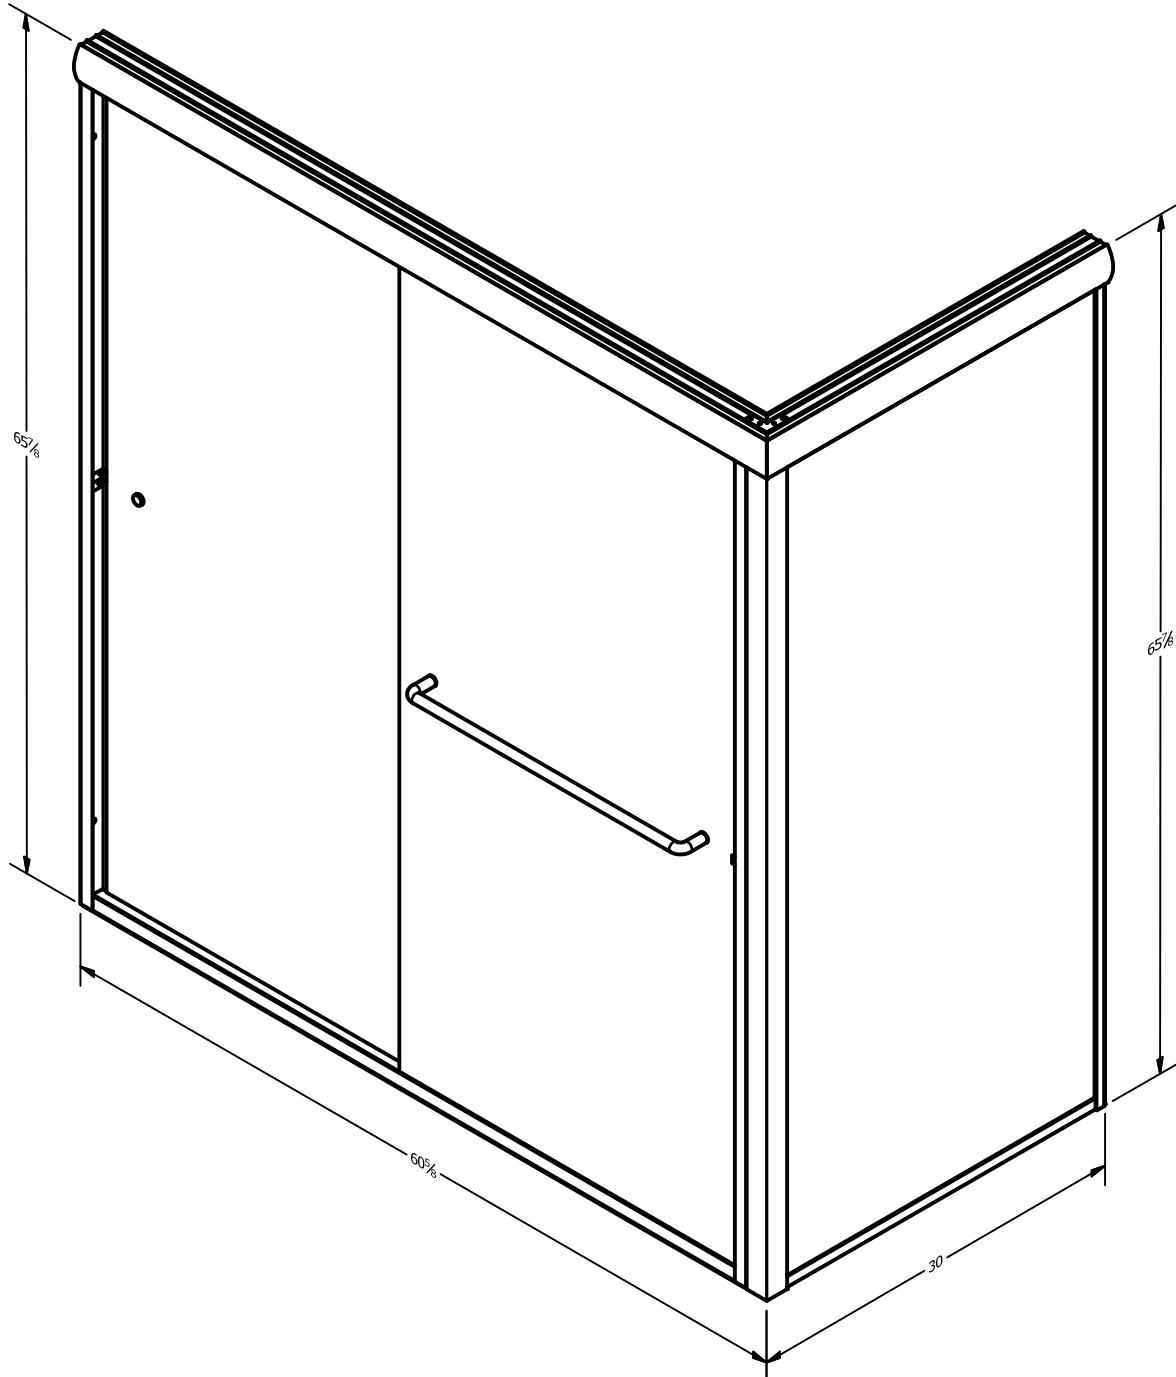

Quality
Enclosures

3/8 SEMI-FRAMELESS SLIDERS

SUPERIOR TUB ENCLOSURES
CUSTOM SHOWER DOORS

W/ 90-DEGREE RETURN PANEL

101-H WINDSOR PL, CENTRAL ISLIP, NY 11722
2025-E PORTER LAKE DR, SARASOTA, FL 34240
3348-B103 TRICKUM RD, WOODSTOCK, GA 30188

Quality
Enclosures

3/8 SEMI-FRAMELESS SLIDERS

**SUPERIOR TUB ENCLOSURES
CUSTOM SHOWER DOORS**

W/ 90-DEGREE RETURN PANEL

101-H WINDSOR PL, CENTRAL ISLIP, NY 11722
2025-E PORTER LAKE DR, SARASOTA, FL 34240
3348-B103 TRICKUM RD, WOODSTOCK, GA 30188