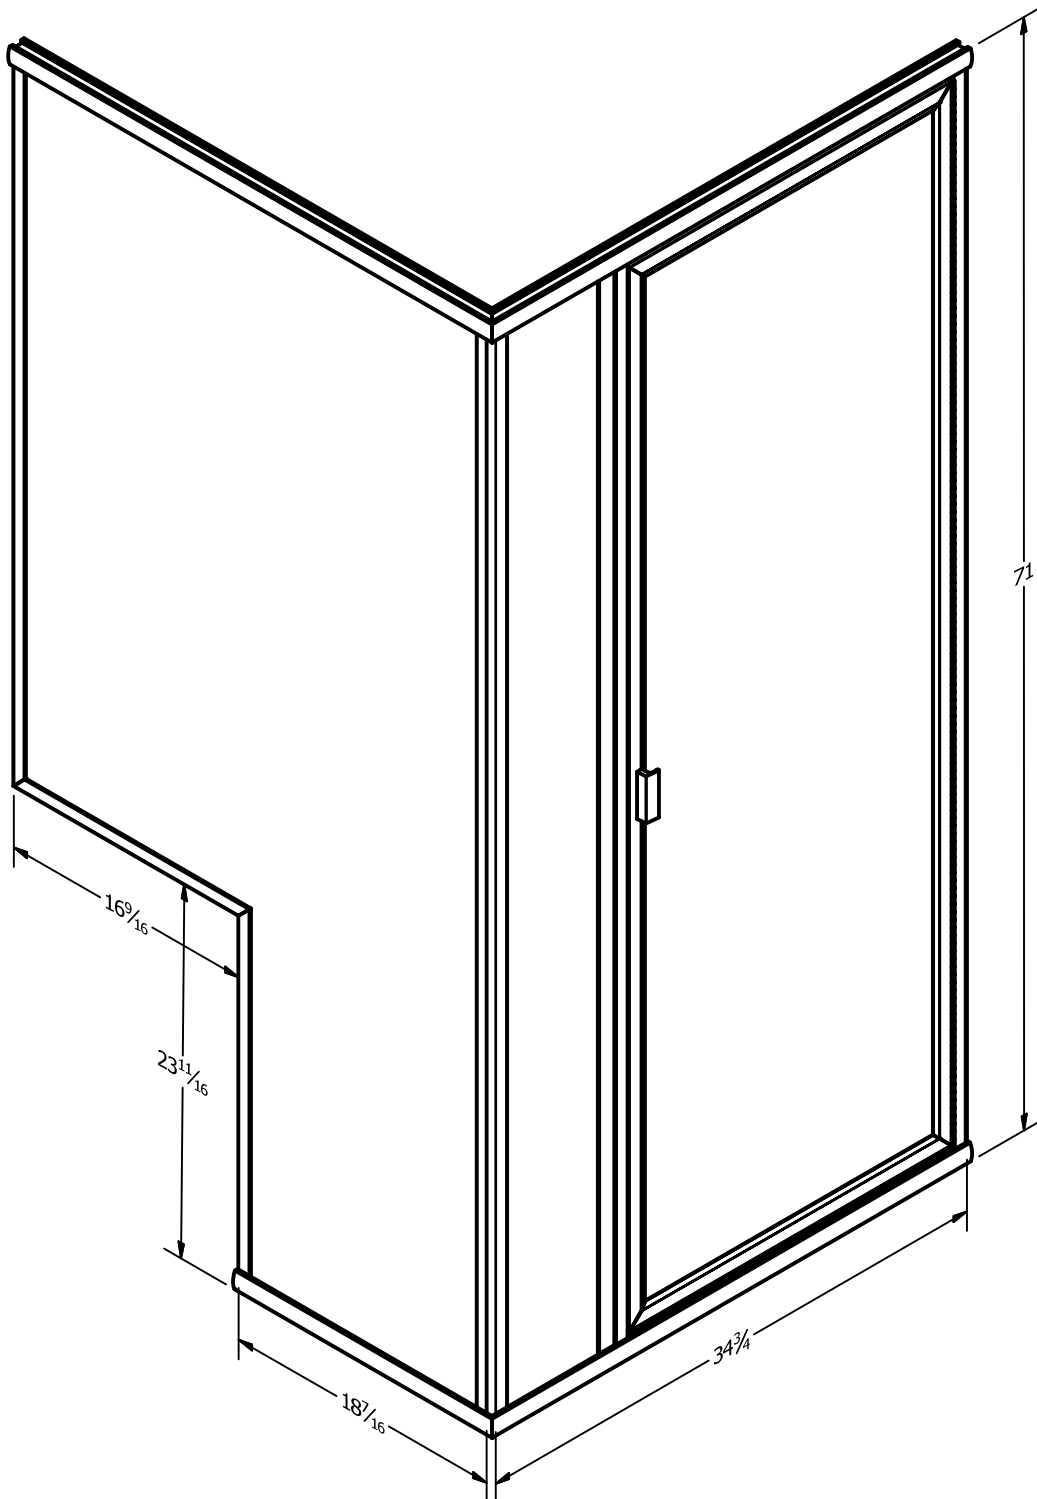

*Quality*  
Enclosures

WINDOW SALES - JOHN P

SUPERIOR TUB ENCLOSURES  
CUSTOM SHOWER DOORS

SILVER / CLEAR

101-H WINDSOR PL, CENTRAL ISLIP, NY 11722  
2025-E PORTER LAKE DR, SARASOTA, FL 34240  
3348-B103 TRICKUM RD, WOODSTOCK, GA 30188

FRAMED DOOR / FRAMELESS PANELS

DETAIL A  
SCALE 1 / 2

DETAIL C  
SCALE 1 / 2

DETAIL B  
SCALE 1 / 2

DETAIL D  
SCALE 1 / 2

*Quality*  
Enclosures

WINDOW SALES - JOHN P

SUPERIOR TUB ENCLOSURES  
CUSTOM SHOWER DOORS