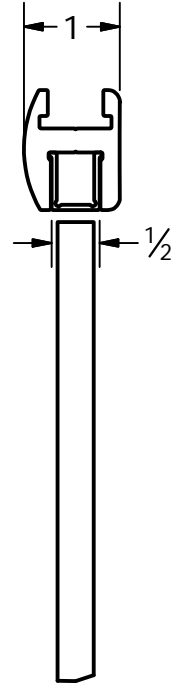

Quality
Enclosures

FRAMELESS PANEL-DOOR-PANEL

SUPERIOR TUB ENCLOSURES
CUSTOM SHOWER DOORS

SATIN SILVER

101-H WINDSOR PL, CENTRAL ISLIP, NY 11722
2025-E PORTER LAKE DR, SARASOTA, FL 34240
3348-B103 TRICKUM RD, WOODSTOCK, GA 30188

3/8 CLEAR

Quality Enclosures

SUPERIOR TUB ENCLOSURES
CUSTOM SHOWER DOORS

101-H WINDSOR PL, CENTRAL ISLIP, NY 11722
2025-E PORTER LAKE DR, SARASOTA, FL 34240
3348-B103 TRICKUM RD, WOODSTOCK, GA 30188

DETAIL A
GLASS-TO-WALL CLIP

DETAIL B
GLASS-TO-GLASS HINGE

Quality Enclosures

SUPERIOR TUB ENCLOSURES
CUSTOM SHOWER DOORS

101-H WINDSOR PL, CENTRAL ISLIP, NY 11722
2025-E PORTER LAKE DR, SARASOTA, FL 34240
3348-B103 TRICKUM RD, WOODSTOCK, GA 30188

DETAIL C
@ DOOR

DETAIL D
@ PANEL