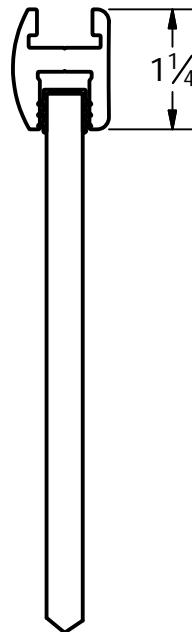

Quality
Enclosures

FRAMELESS PANEL-DOOR-PANEL

SUPERIOR TUB ENCLOSURES
CUSTOM SHOWER DOORS

SATIN SILVER

101-H WINDSOR PL, CENTRAL ISLIP, NY 11722
2025-E PORTER LAKE DR, SARASOTA, FL 34240
3348-B103 TRICKUM RD, WOODSTOCK, GA 30188

3/8 CLEAR

Quality Enclosures

SUPERIOR TUB ENCLOSURES
CUSTOM SHOWER DOORS

101-H WINDSOR PL, CENTRAL ISLIP, NY 11722
2025-E PORTER LAKE DR, SARASOTA, FL 34240
3348-B103 TRICKUM RD, WOODSTOCK, GA 30188

DETAIL A
GLASS-TO-WALL CLIP

DETAIL B
GLASS-TO-GLASS HINGE

Quality Enclosures

SUPERIOR TUB ENCLOSURES
CUSTOM SHOWER DOORS

101-H WINDSOR PL, CENTRAL ISLIP, NY 11722
2025-E PORTER LAKE DR, SARASOTA, FL 34240
3348-B103 TRICKUM RD, WOODSTOCK, GA 30188

DETAIL C
@ DOOR

DETAIL D
@ PANEL