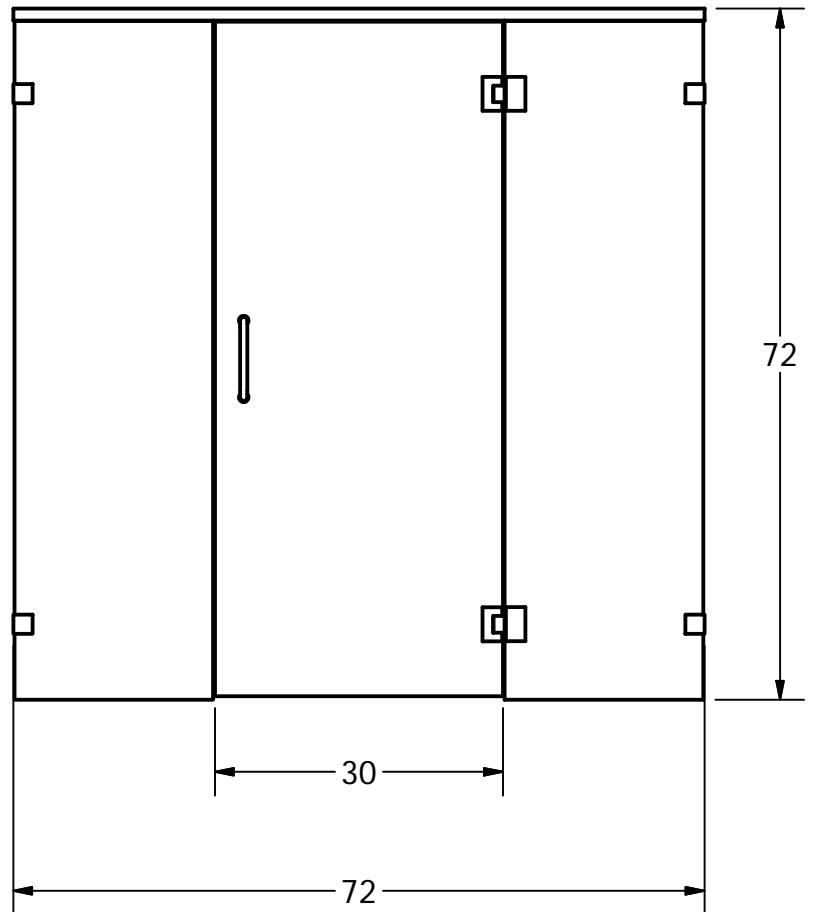

Quality
Enclosures

FRAMELESS PANEL-DOOR-PANEL

SUPERIOR TUB ENCLOSURES
CUSTOM SHOWER DOORS

SATIN SILVER

101-H WINDSOR PL, CENTRAL ISLIP, NY 11722
2025-E PORTER LAKE DR, SARASOTA, FL 34240
3348-B103 TRICKUM RD, WOODSTOCK, GA 30188

3/8 CLEAR

Quality Enclosures

SUPERIOR TUB ENCLOSURES
CUSTOM SHOWER DOORS

101-H WINDSOR PL, CENTRAL ISLIP, NY 11722
2025-E PORTER LAKE DR, SARASOTA, FL 34240
3348-B103 TRICKUM RD, WOODSTOCK, GA 30188

DETAIL A
GLASS-TO-WALL CLIP