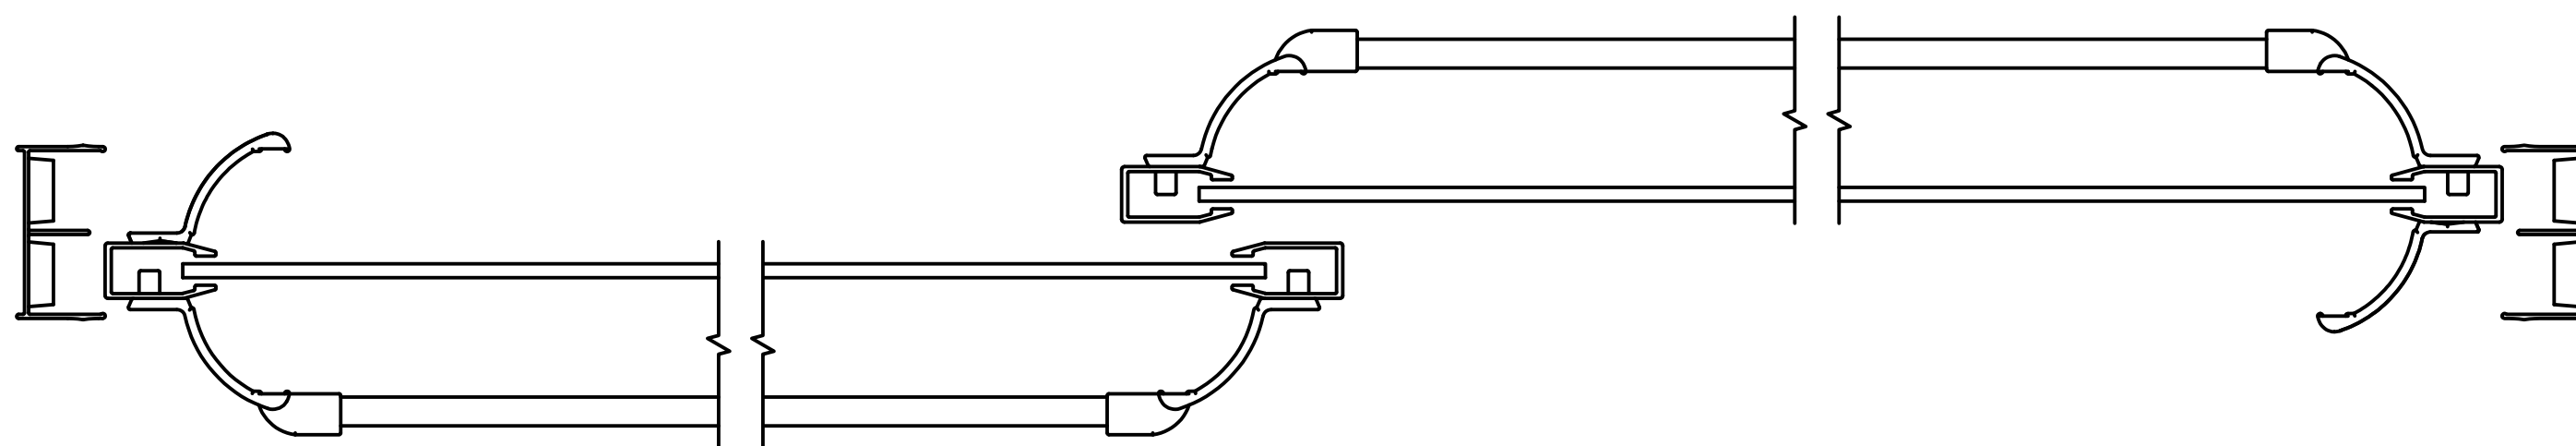

OVERHEAD DETAIL