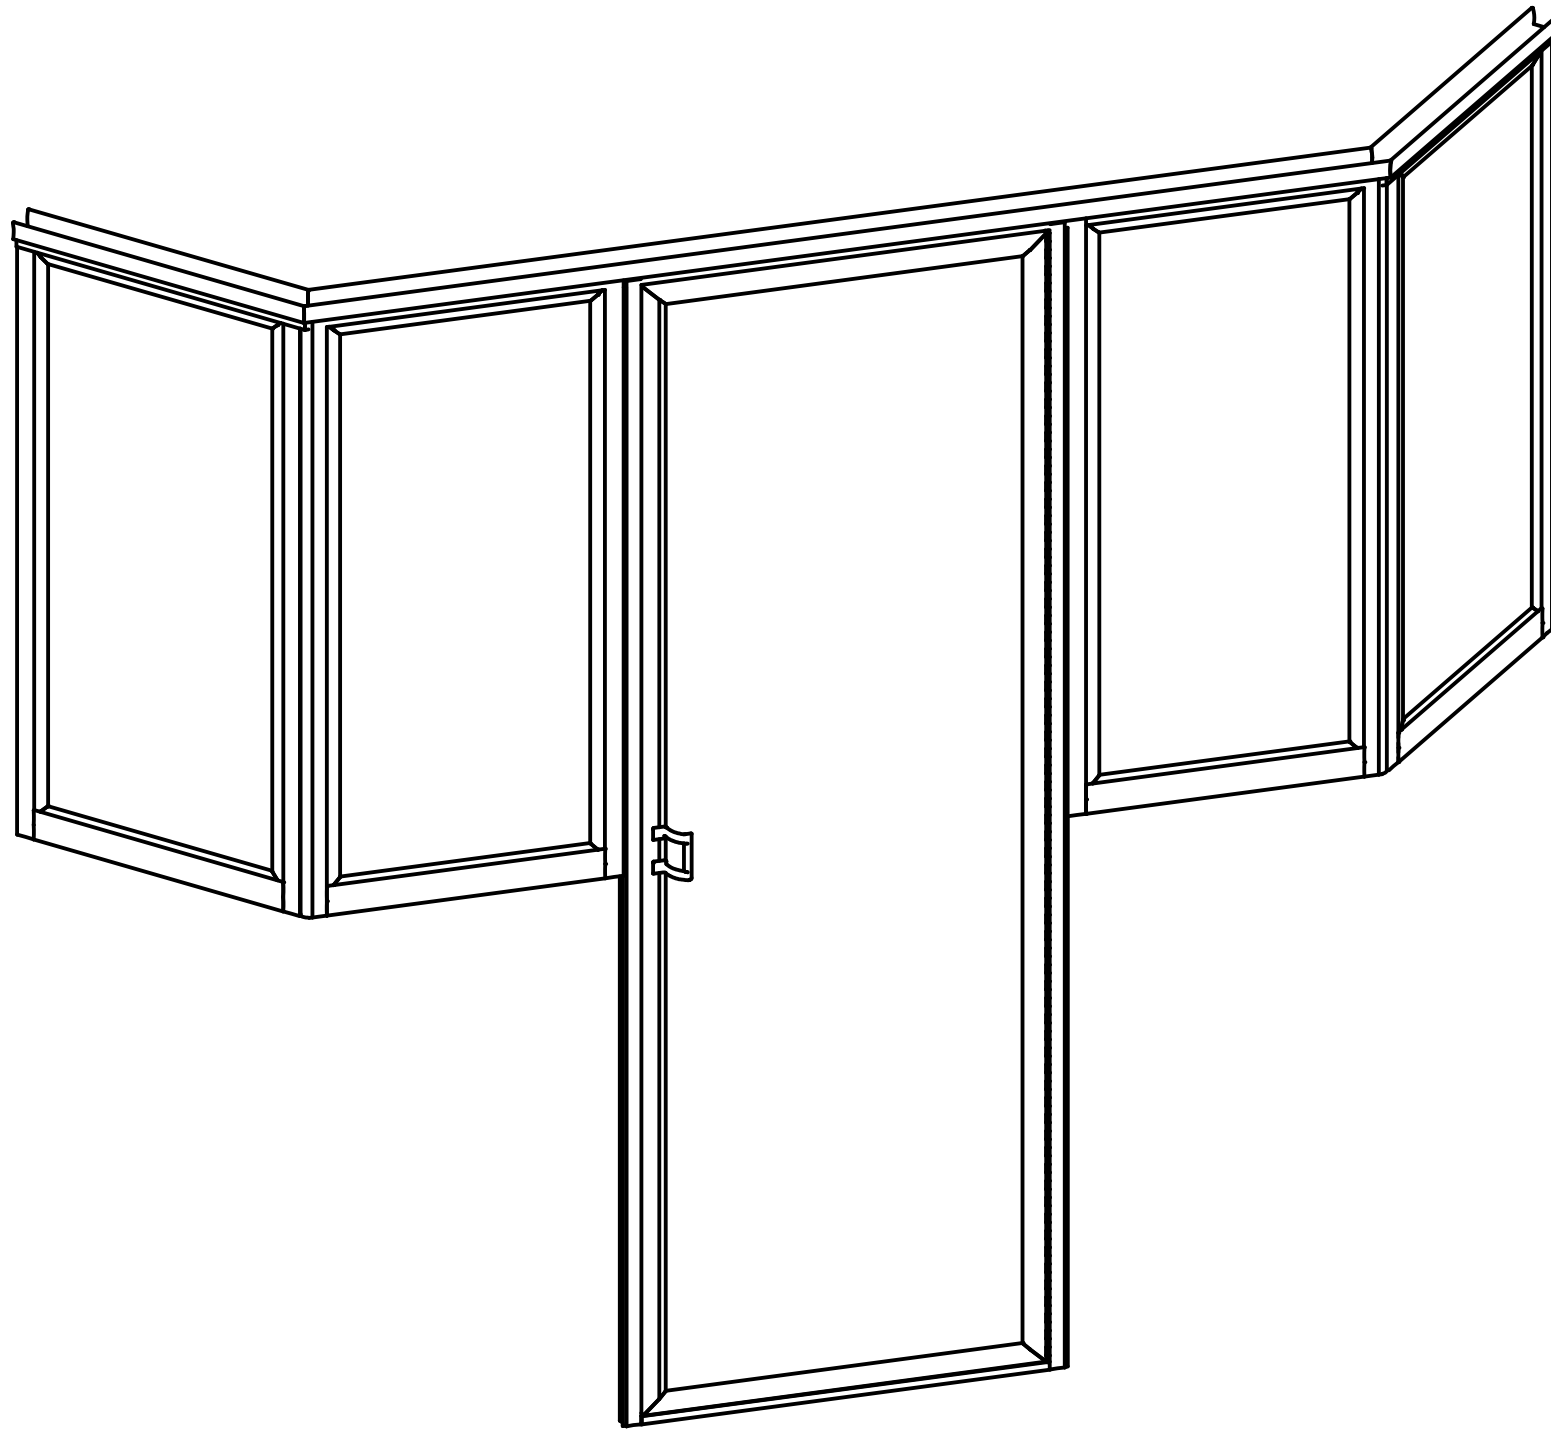

Quality
Enclosures

DXHE-5P-135B

SUPERIOR TUB ENCLOSURES
CUSTOM SHOWER DOORS

DELUXE HINGED ENCLOSURE - 5 PANEL

135 DEGREE W/ BUTTRESS PANEL

DETAIL @ PANEL

DETAIL @ DOOR