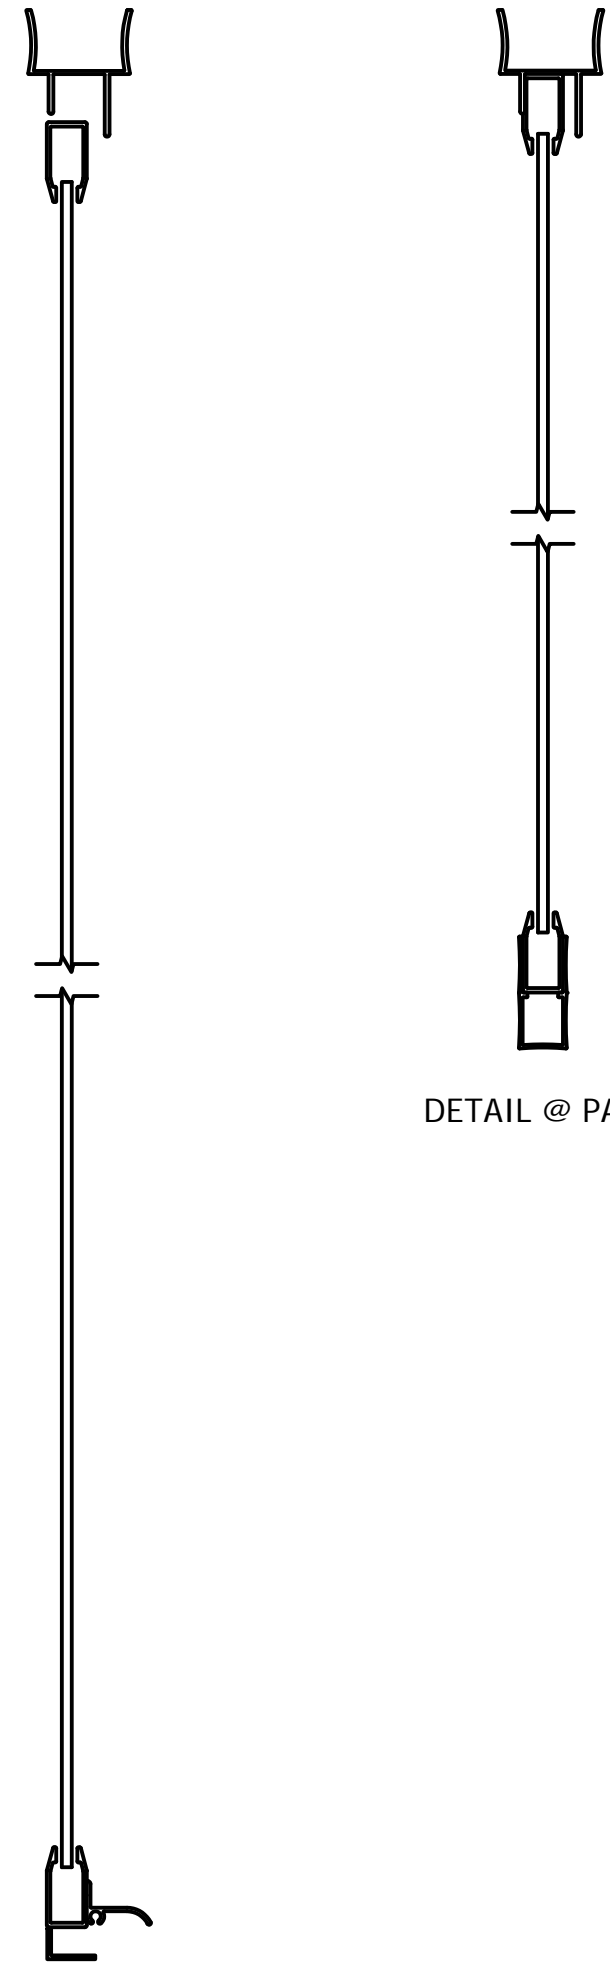

Quality
Enclosures

DXHE-5P-135B

SUPERIOR TUB ENCLOSURES
CUSTOM SHOWER DOORS

DELUXE HINGED ENCLOSURE - 5 PANEL

135 DEGREE W/ BUTTRESS PANEL

DETAIL @ PANEL

DETAIL @ DOOR