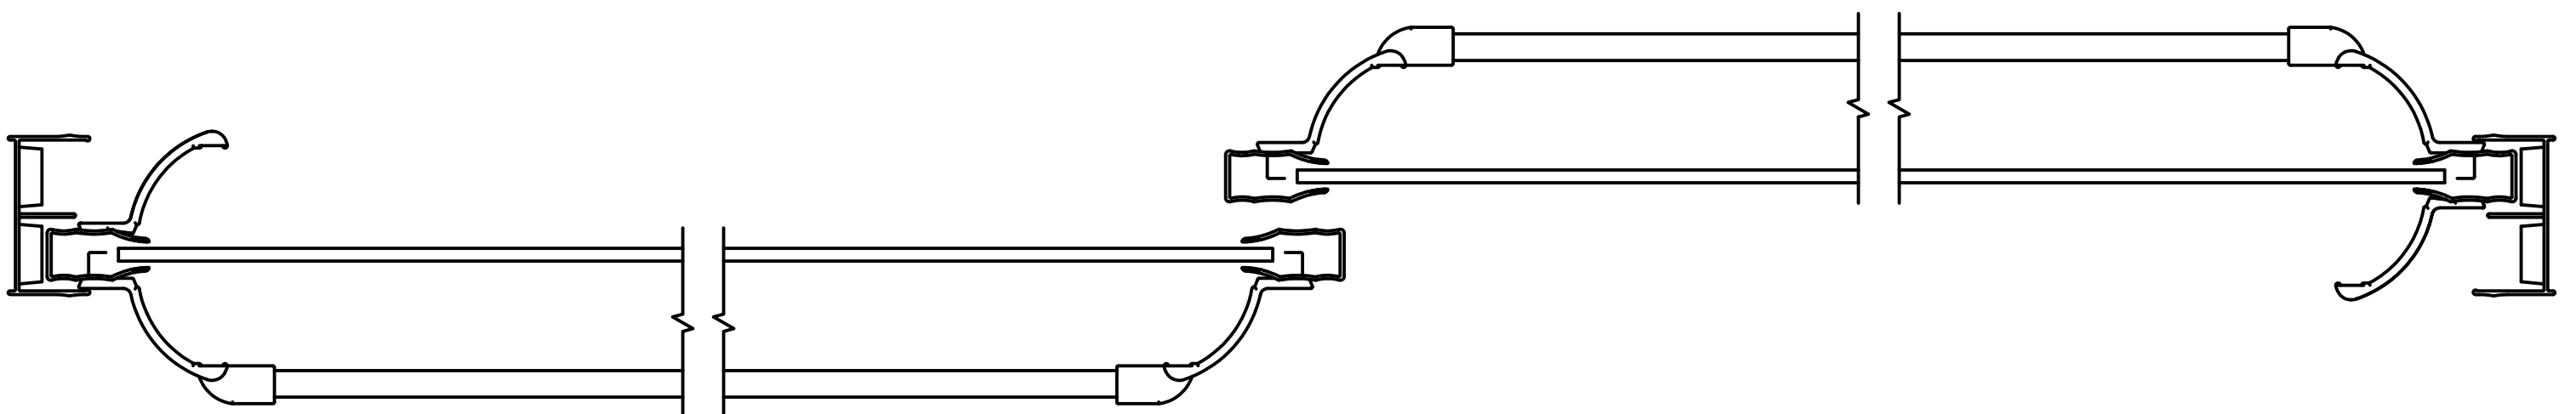

OVERHEAD DETAIL