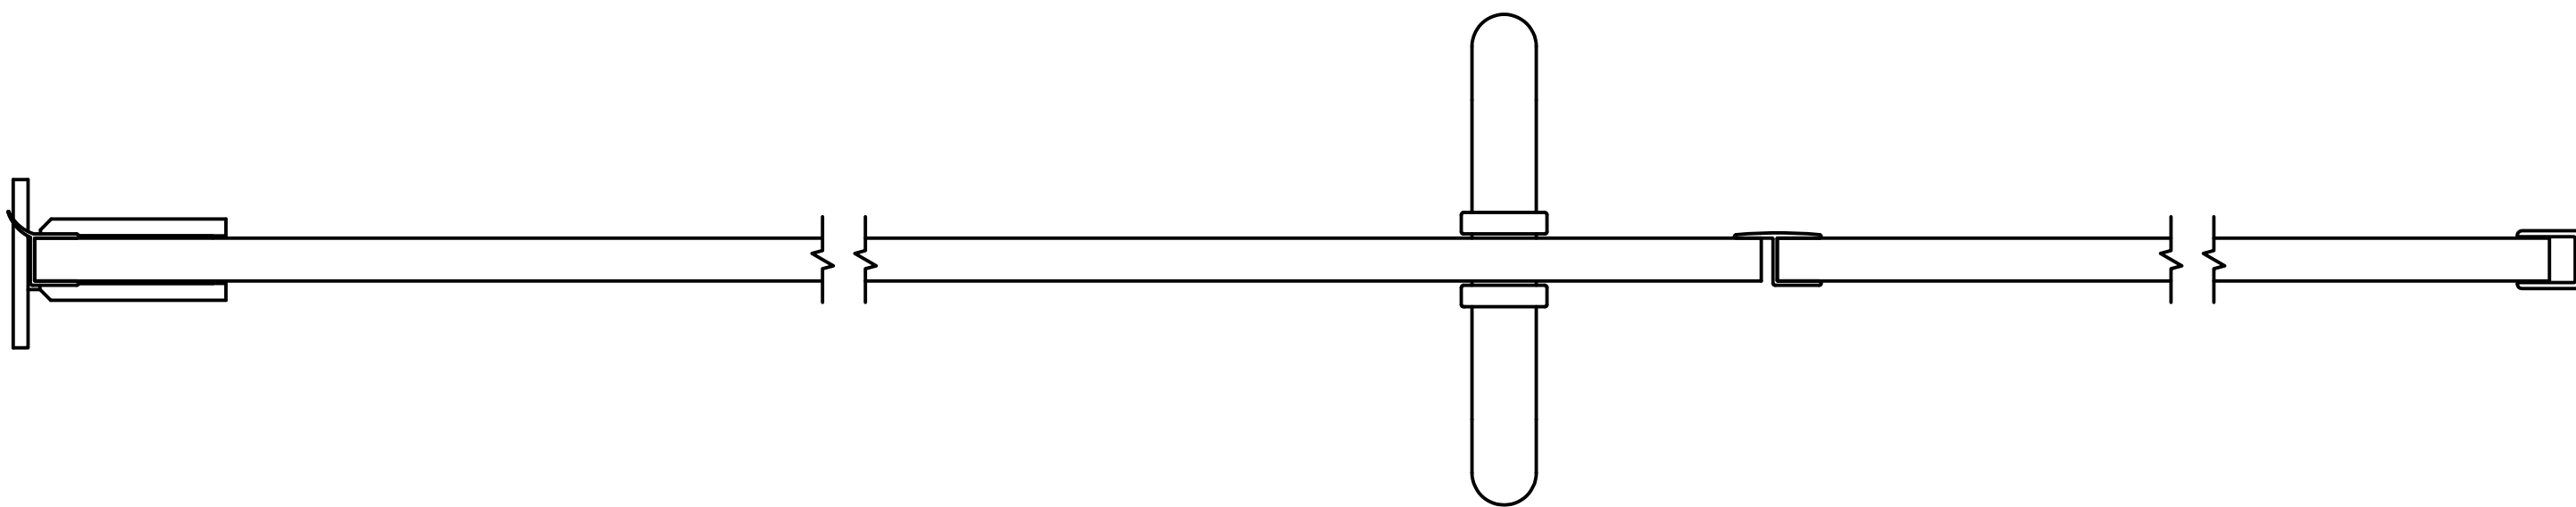

OVERHEAD DETAIL