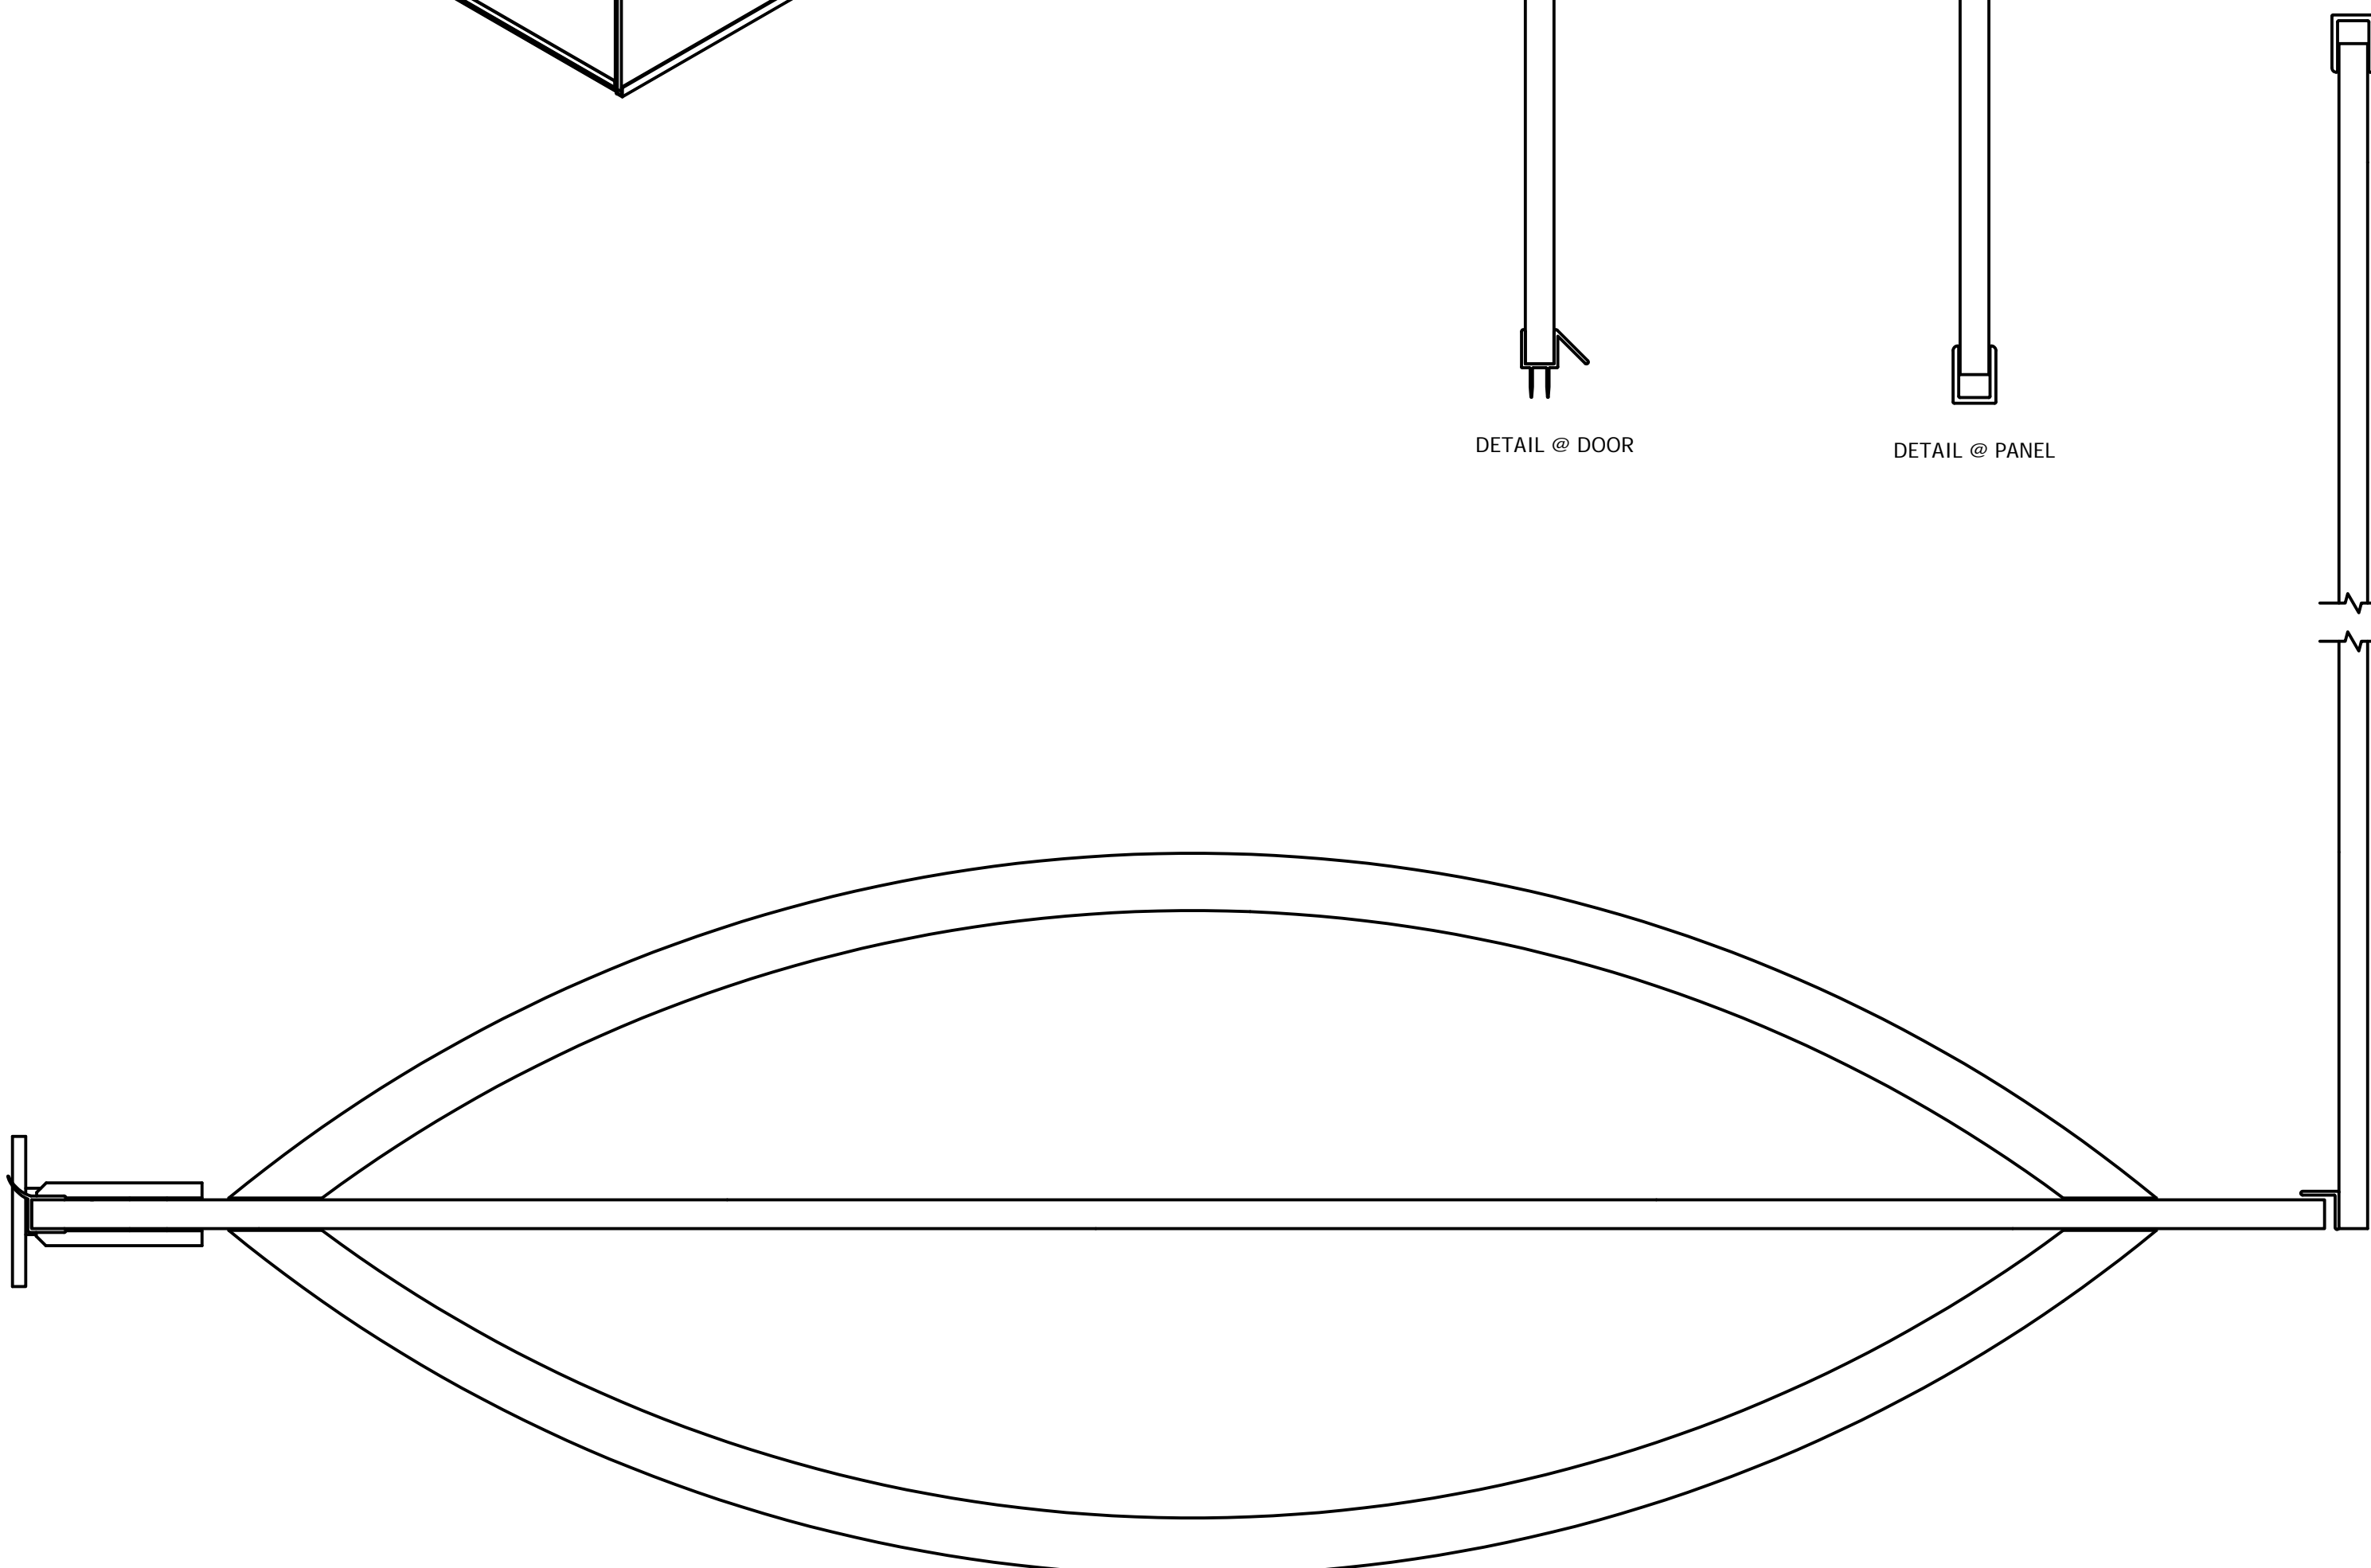

Quality
Enclosures

38HE-2PS-90

SUPERIOR TUB ENCLOSURES
CUSTOM SHOWER DOORS

3/8" HINGED ENCLOSURE - 2 PANEL W/ SERRATIONS

101-H WINDSOR PL, CENTRAL ISLIP, NY 11722
2025-E PORTER LAKE DR, SARASOTA, FL 34240

90 DEGREE

DETAIL @ DOOR

DETAIL @ PANEL

OVERHEAD DETAIL