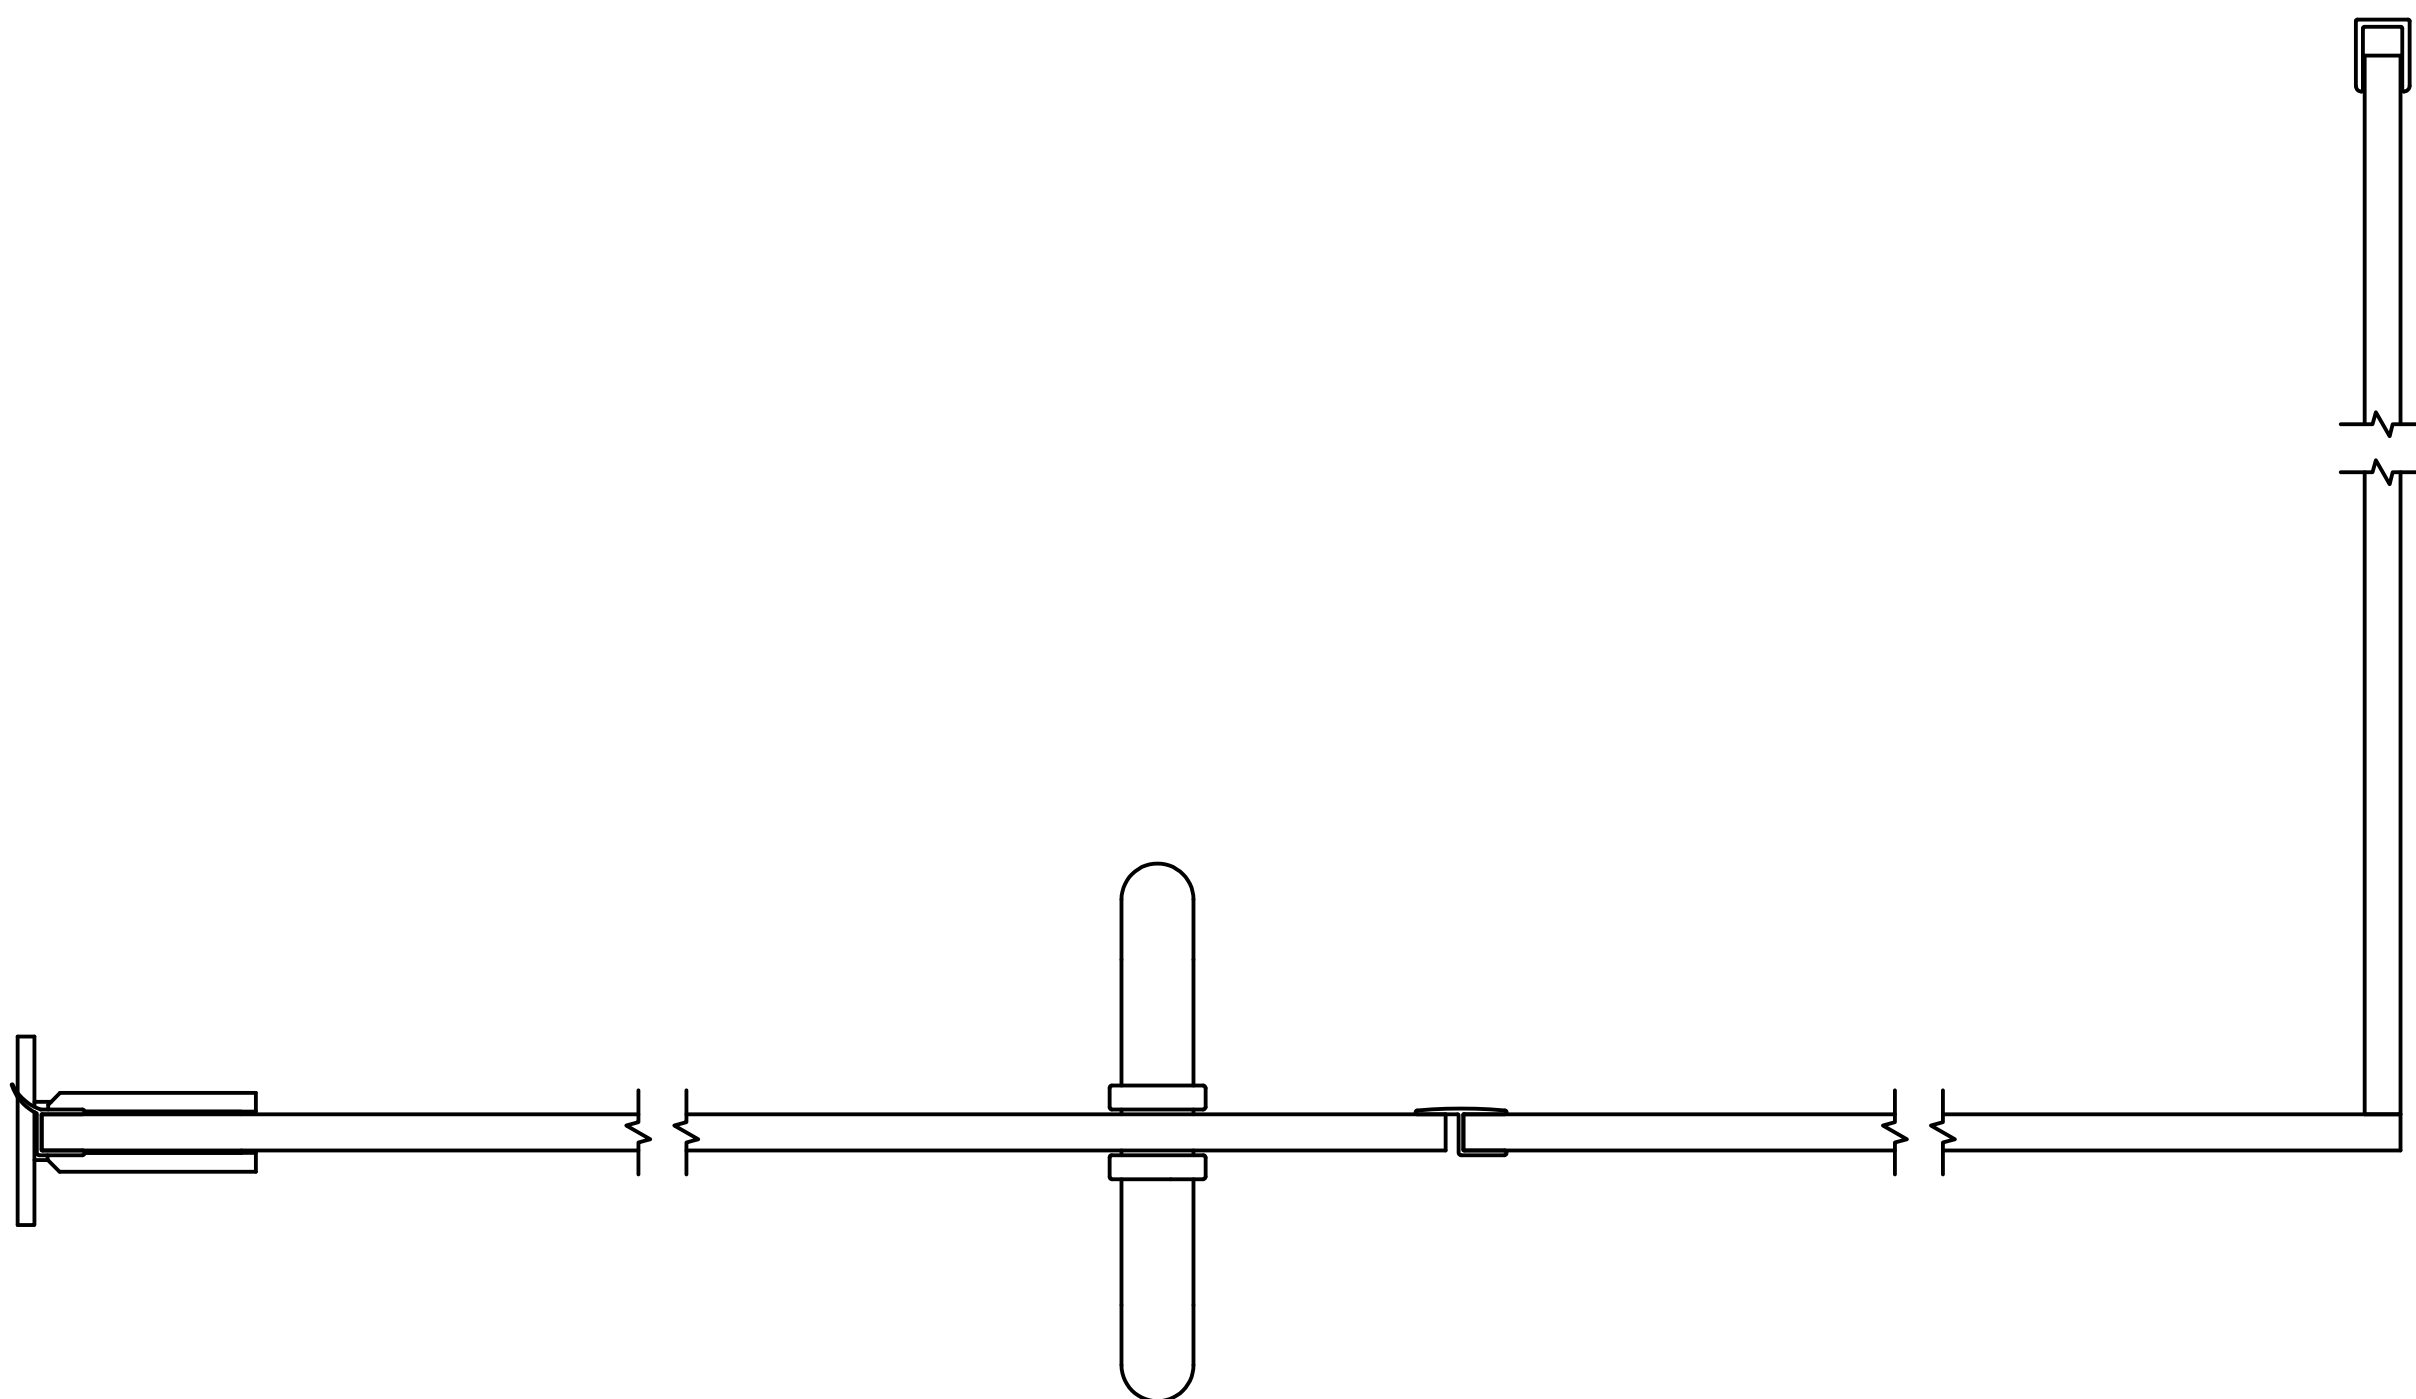

OVERHEAD DETAIL