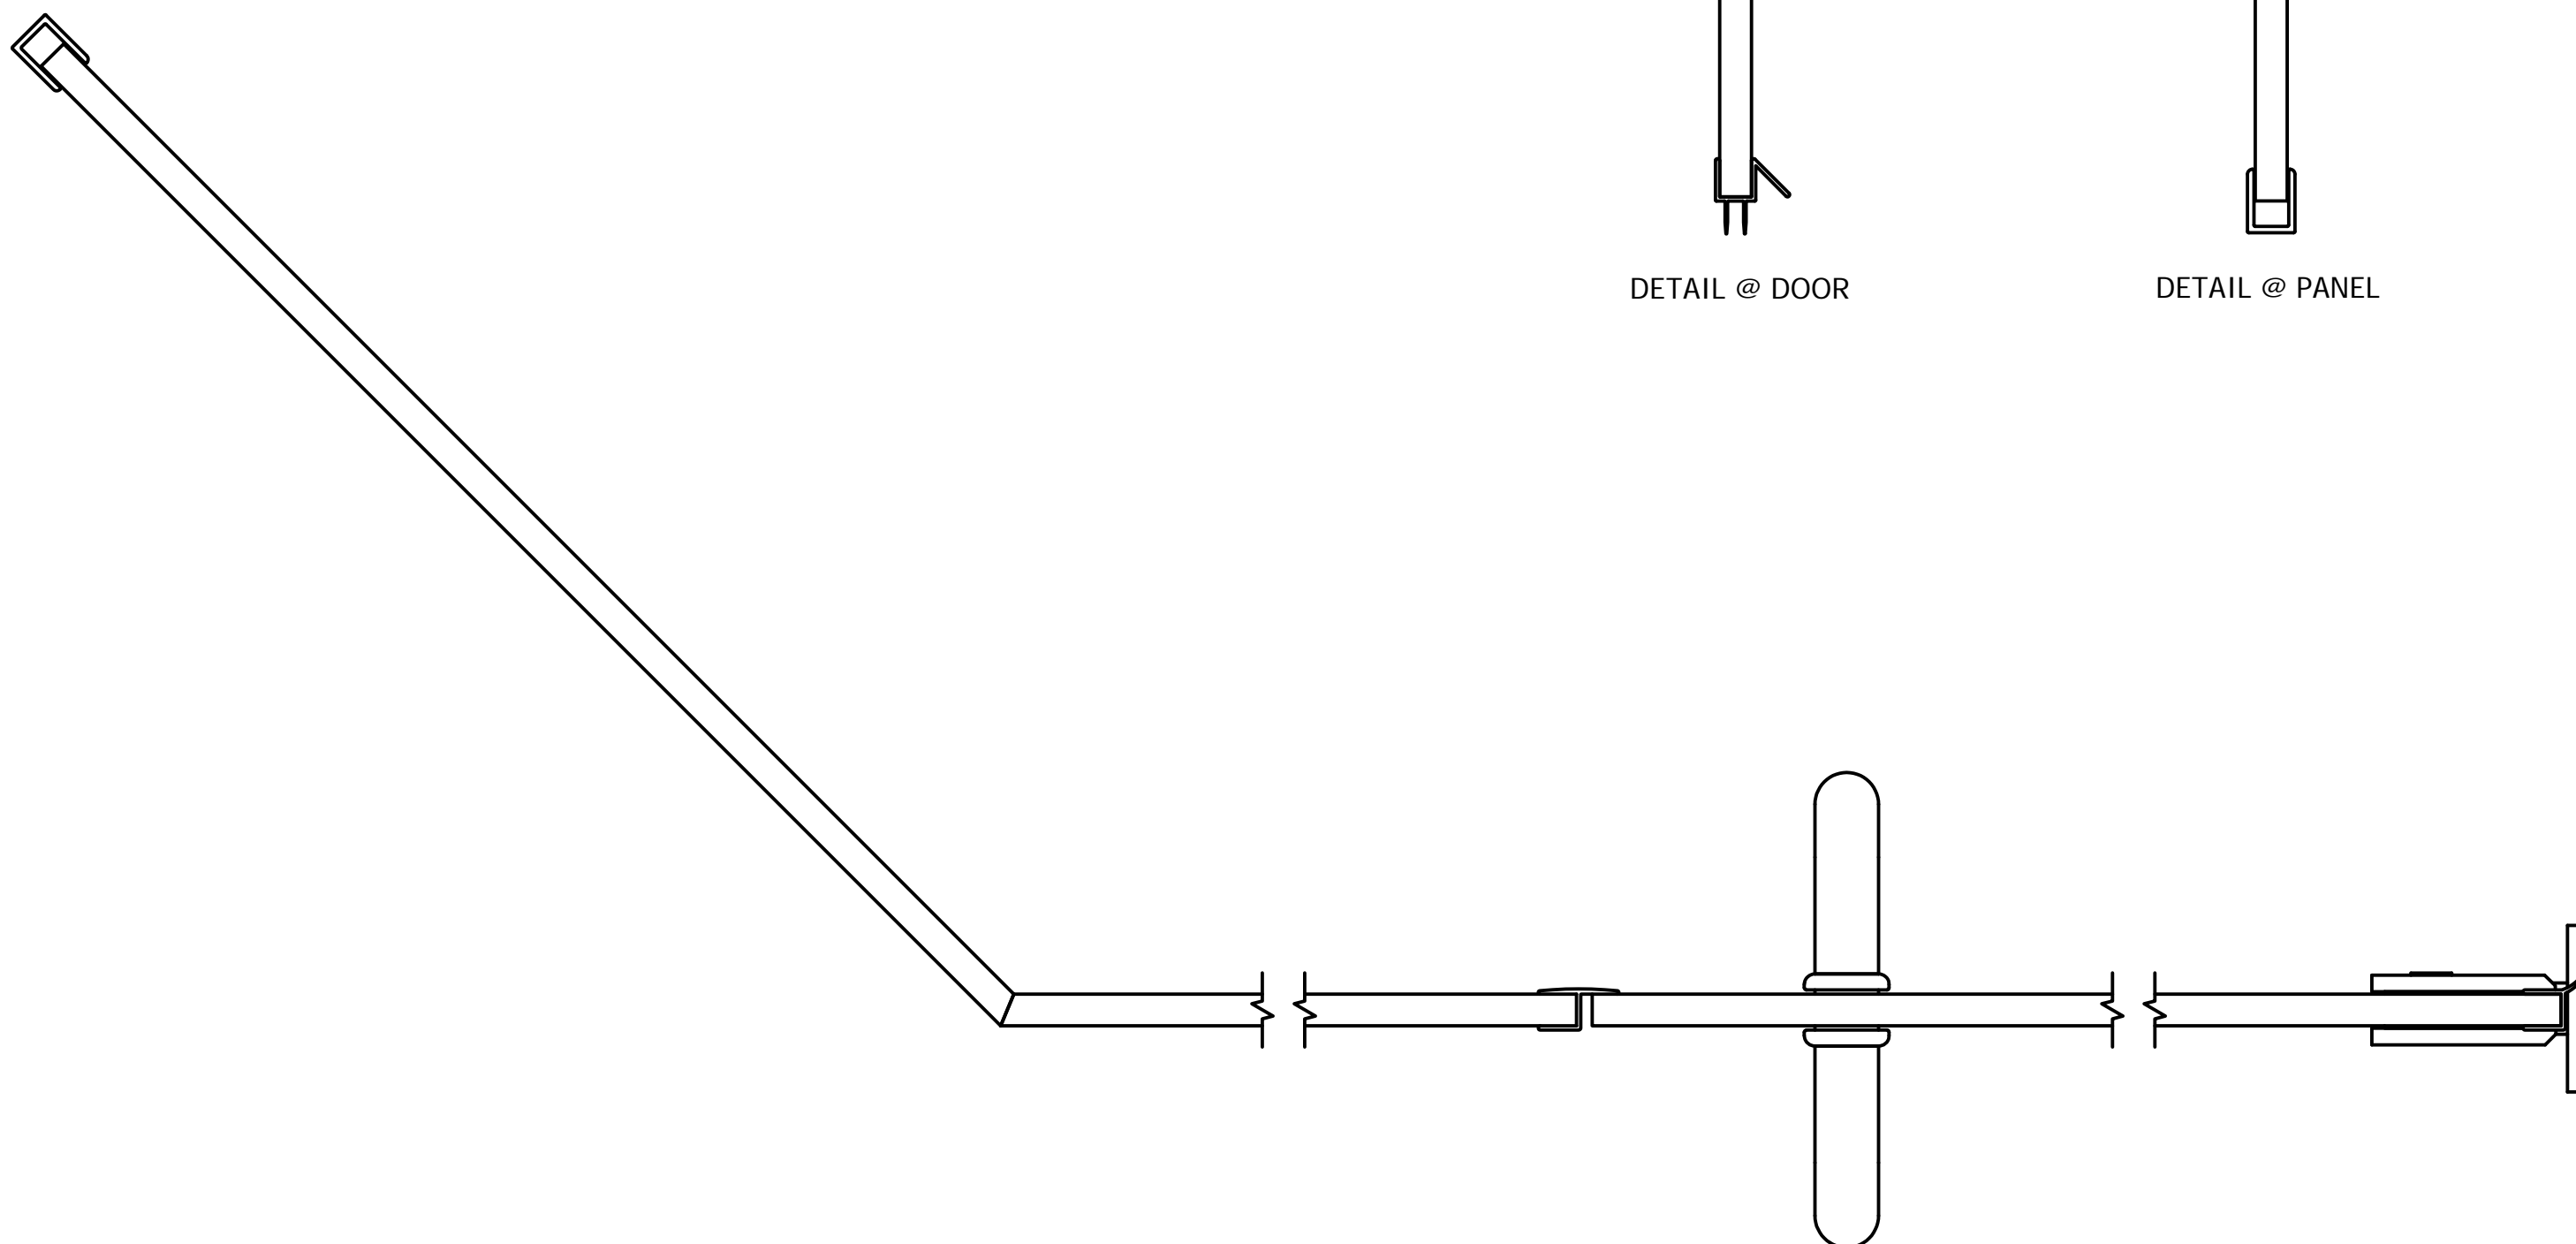

OVERHEAD DETAIL