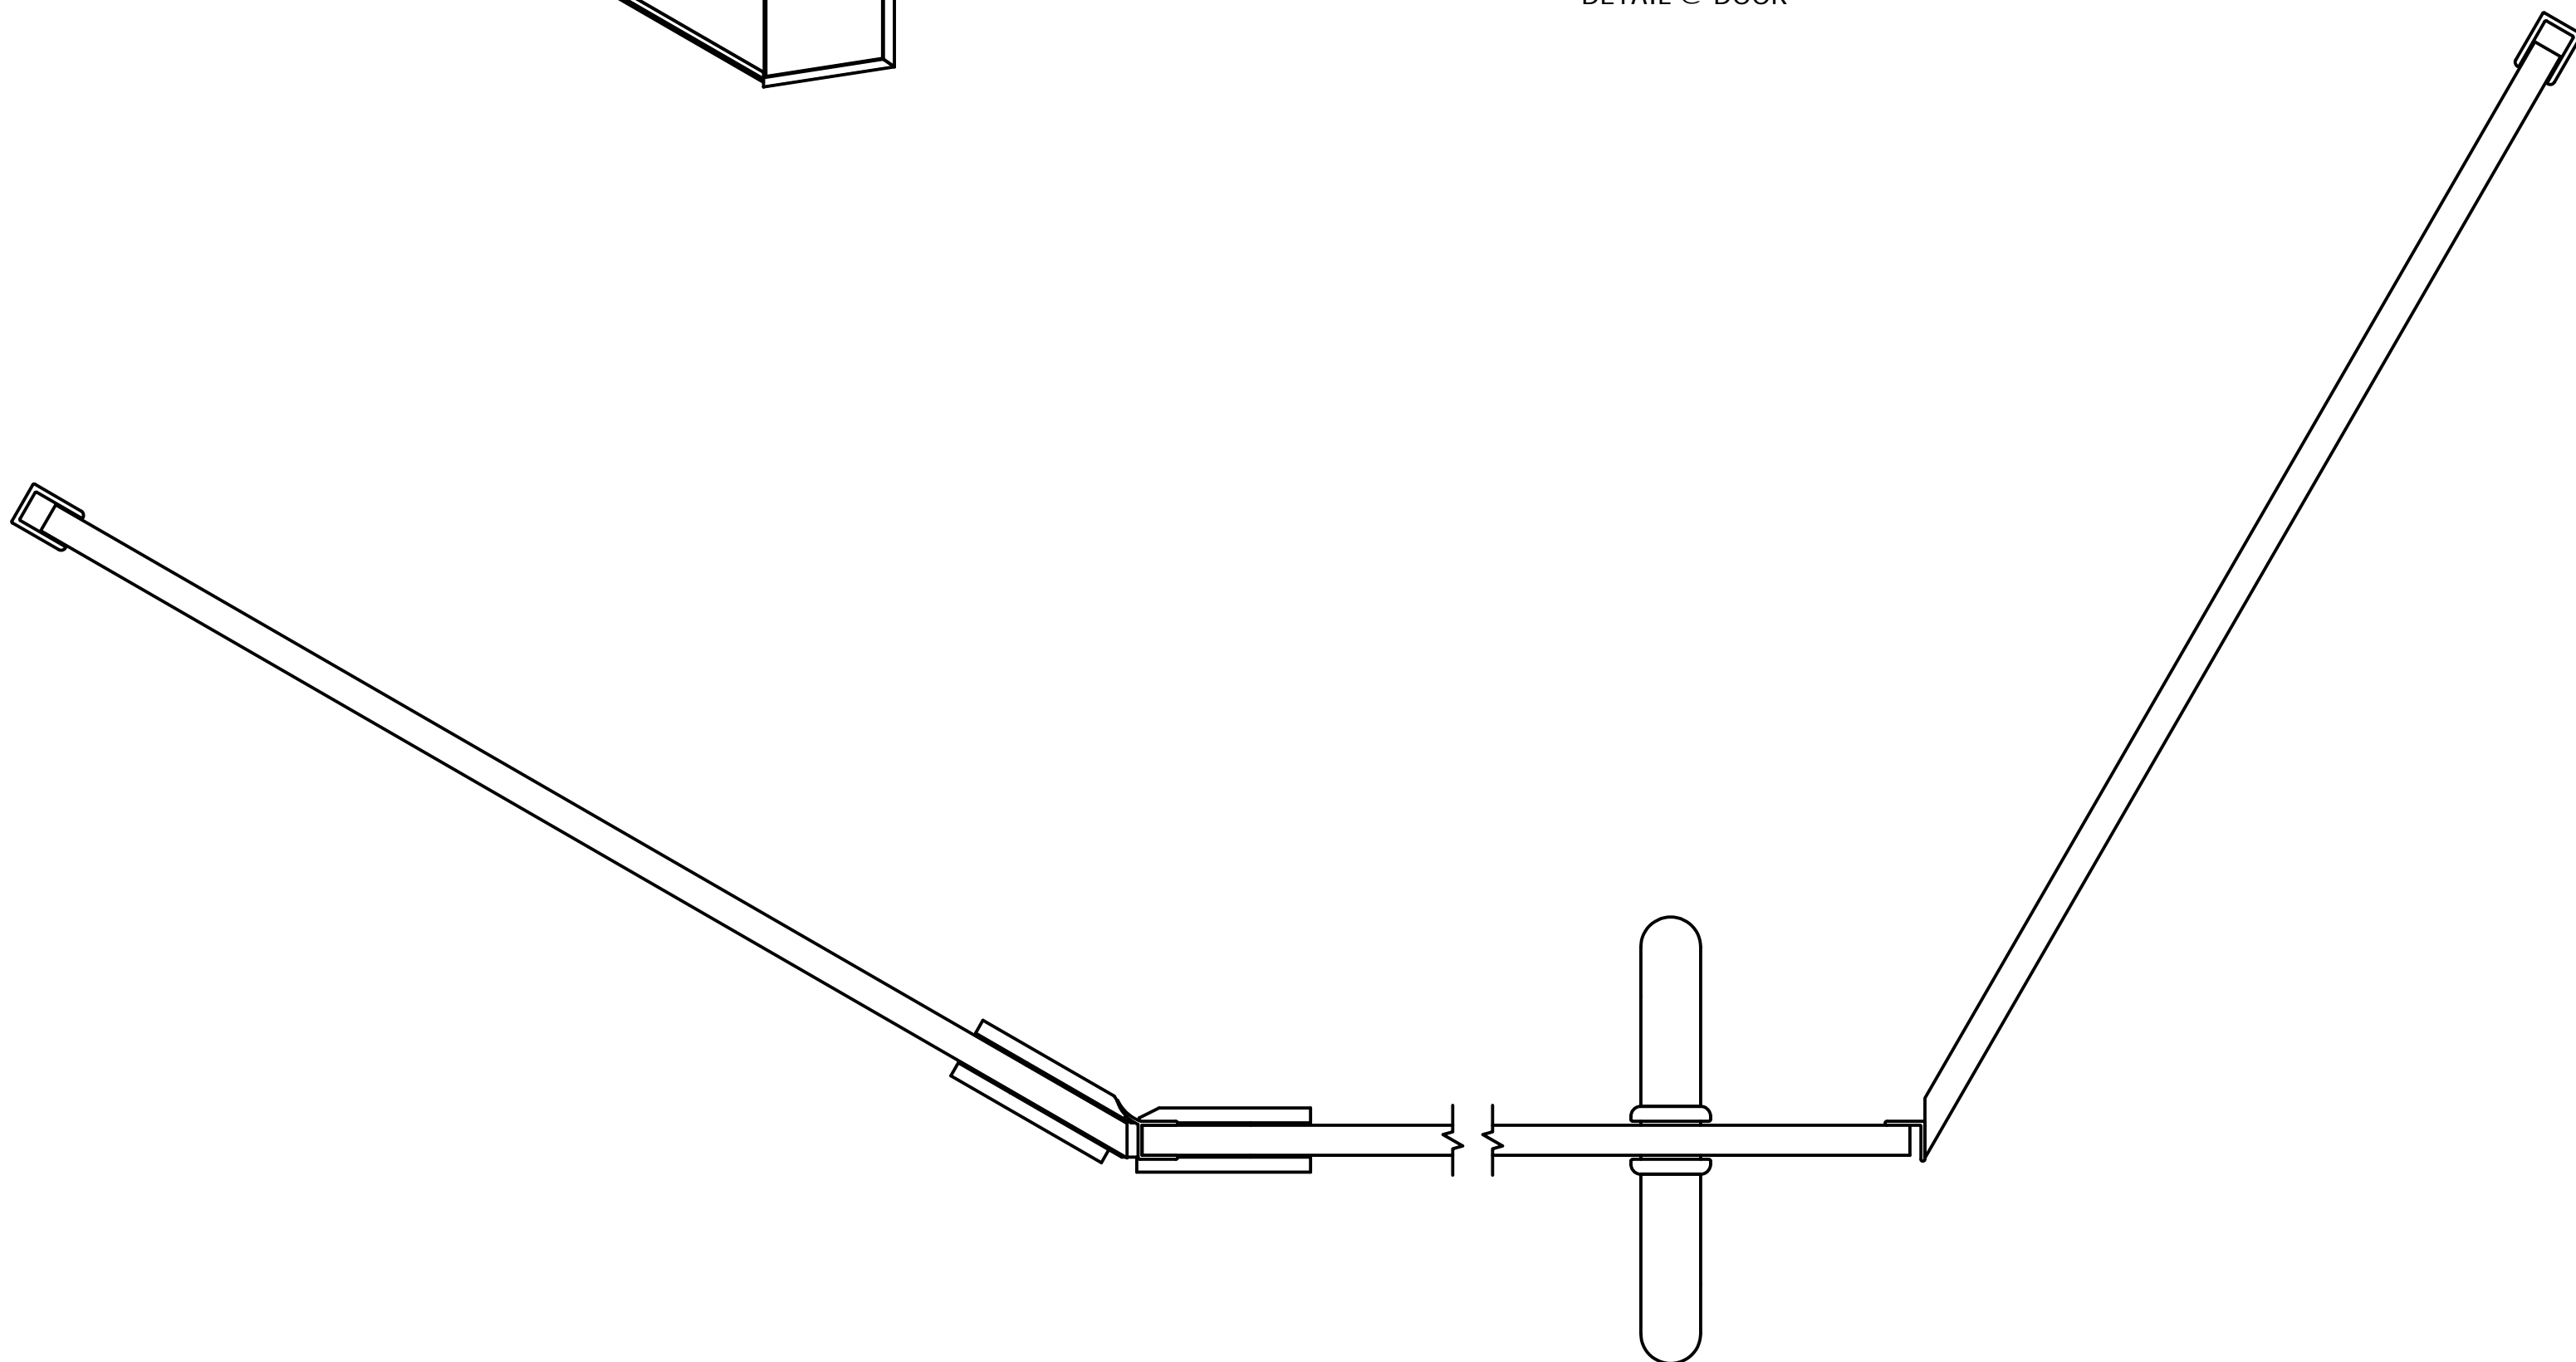

OVERHEAD DETAIL