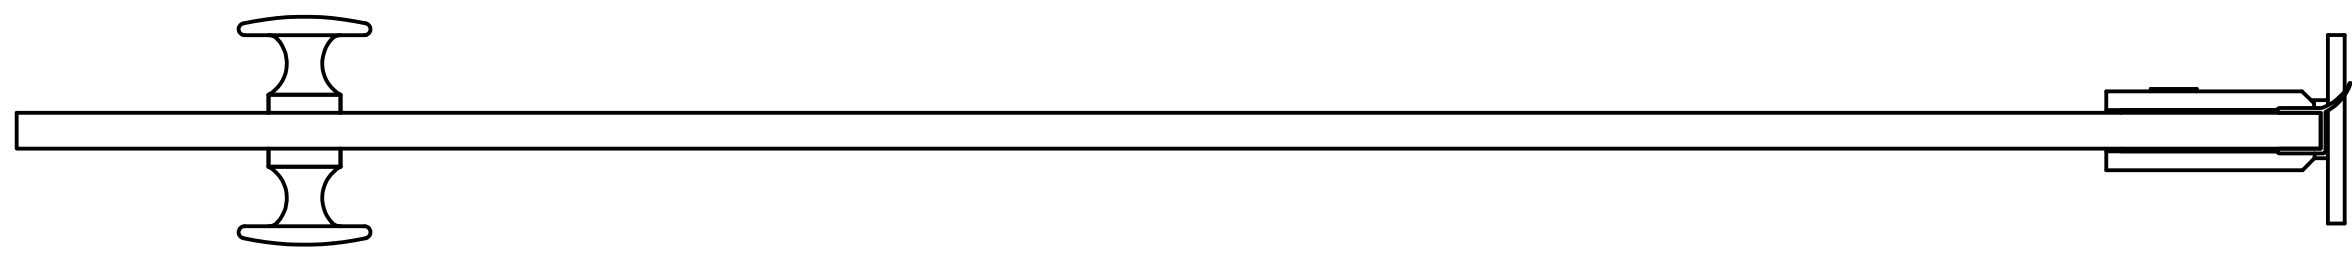

Quality
Enclosures

38HP-1P

SUPERIOR TUB ENCLOSURES
CUSTOM SHOWER DOORS

3/8" HINGED PANEL - 1 PANEL

101-H WINDSOR PL., CENTRAL ISLIP, NY 11722
2025-E PORTER LAKE DR., SARASOTA, FL 34240
3348-B103 TRICKUM RD., WOODSTOCK, GA 30188

SIDE PROFILE

OVERHEAD DETAIL