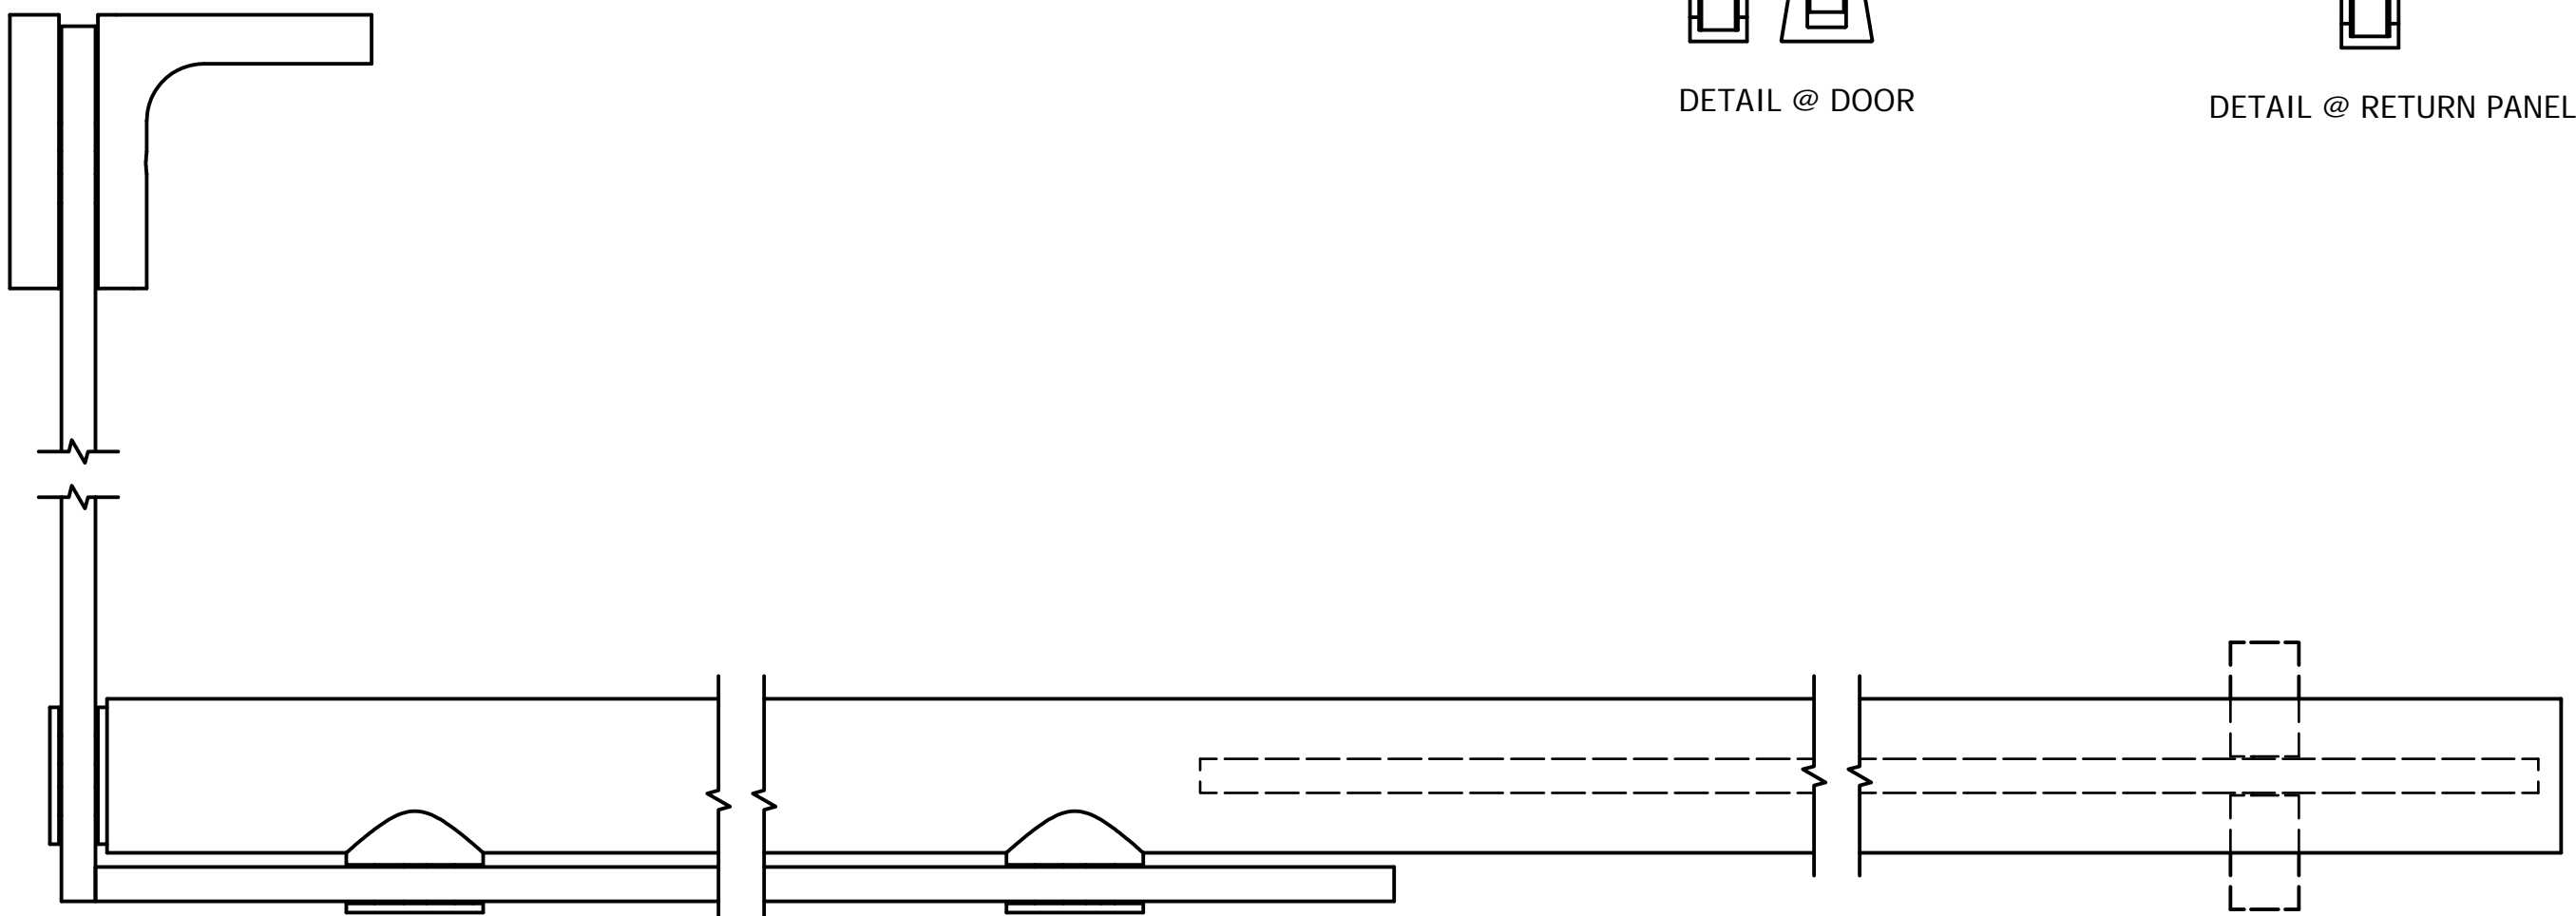

OVERHEAD DETAIL