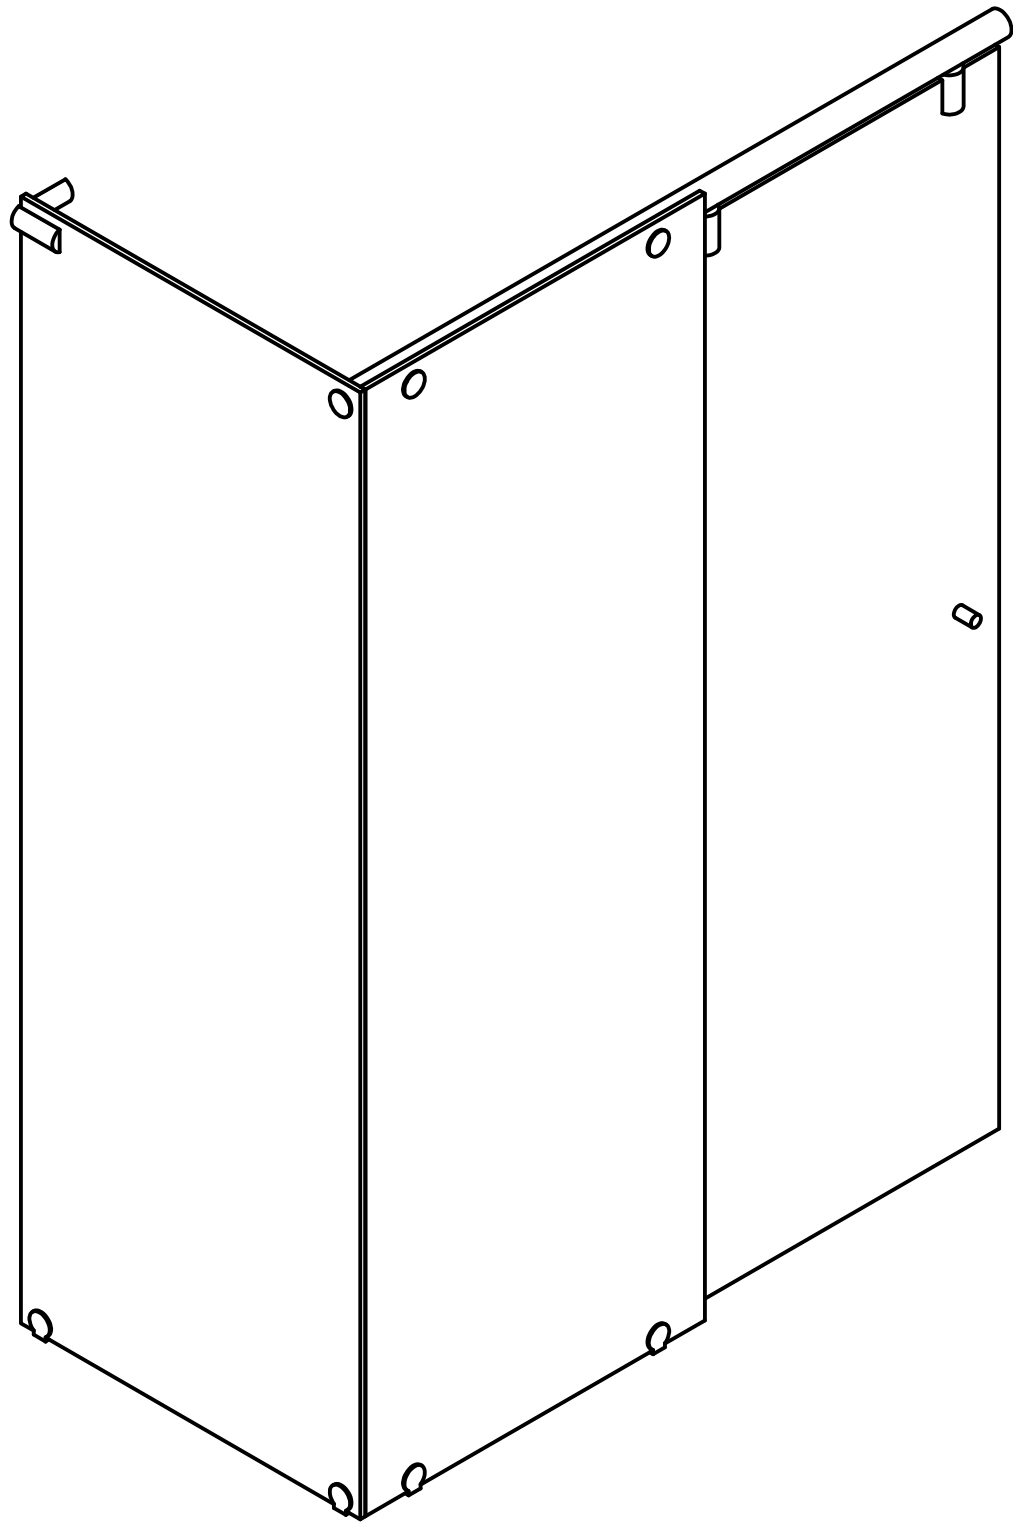

Quality
Enclosures

38HS-3P-90

SUPERIOR TUB ENCLOSURES
CUSTOM SHOWER DOORS

3/8" HYDROSLIDE ENCLOSURE - 3 PANEL

90 DEGREE

DETAIL @ DOOR