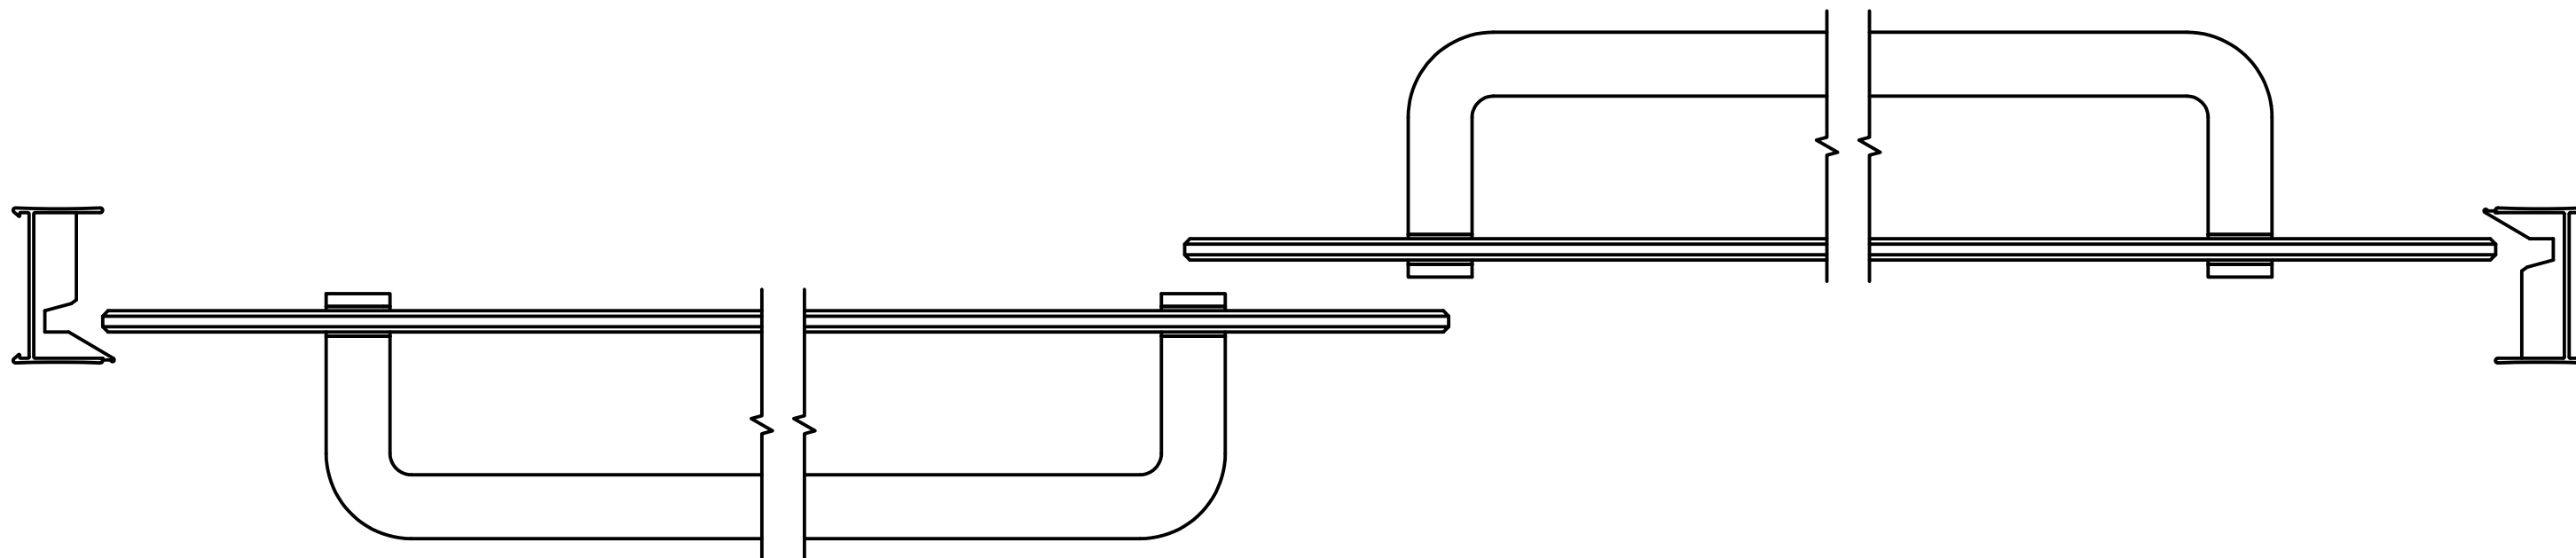

OVERHEAD DETAIL