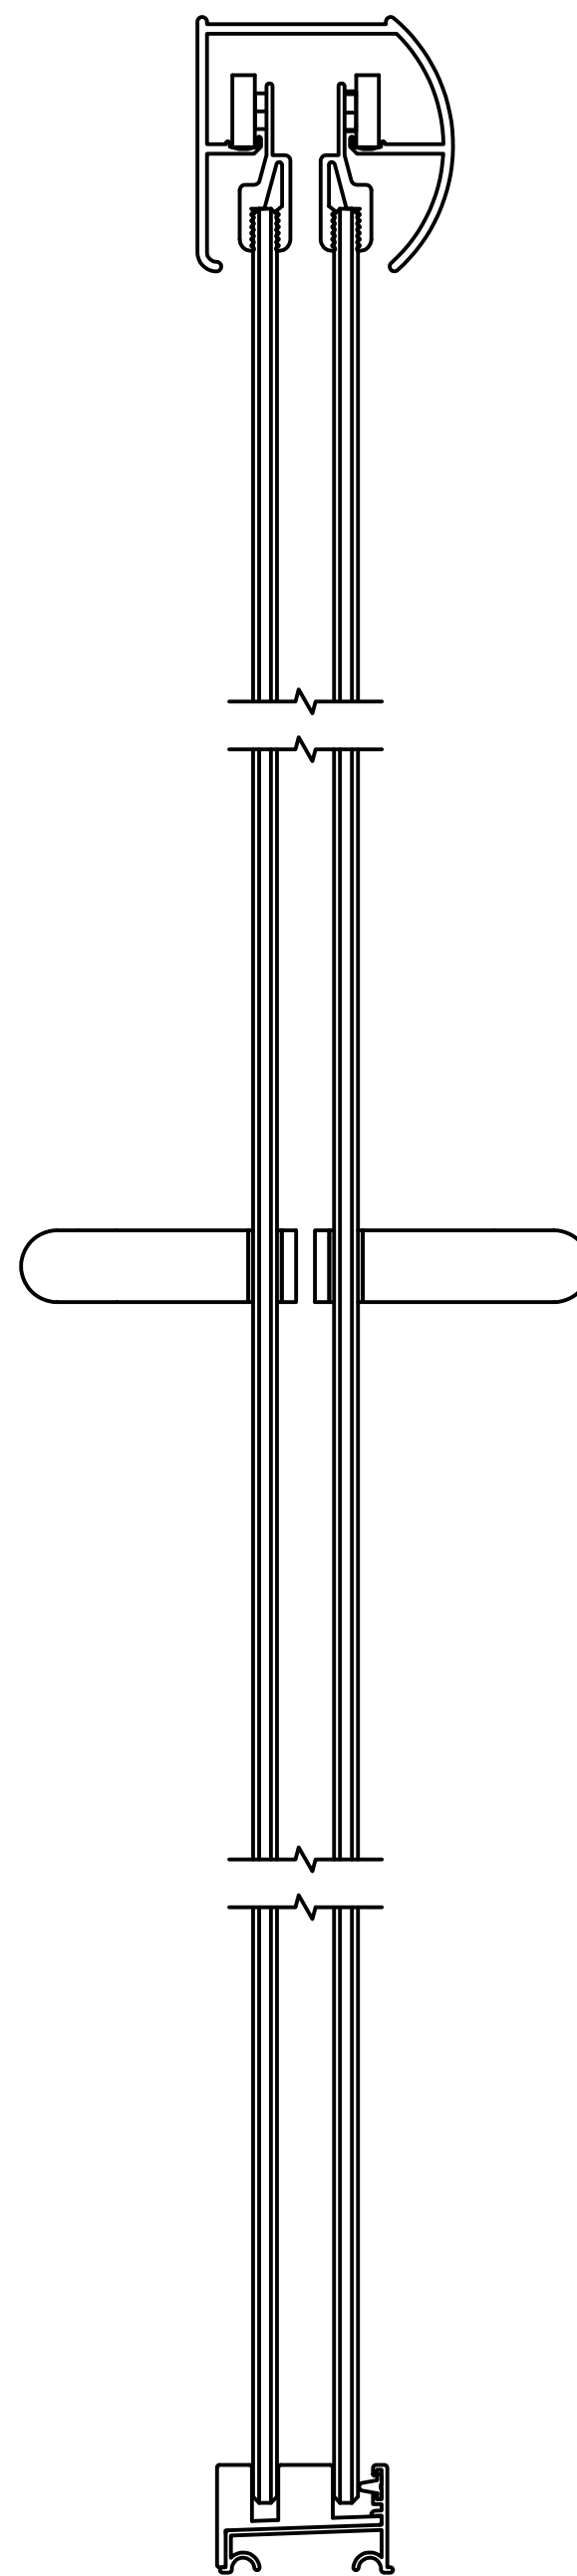

Quality
Enclosures

14BE-2P

SUPERIOR TUB ENCLOSURES
CUSTOM SHOWER DOORS

1/4" BYPASS ENCLOSURE - 2 PANEL

SIDE PROFILE