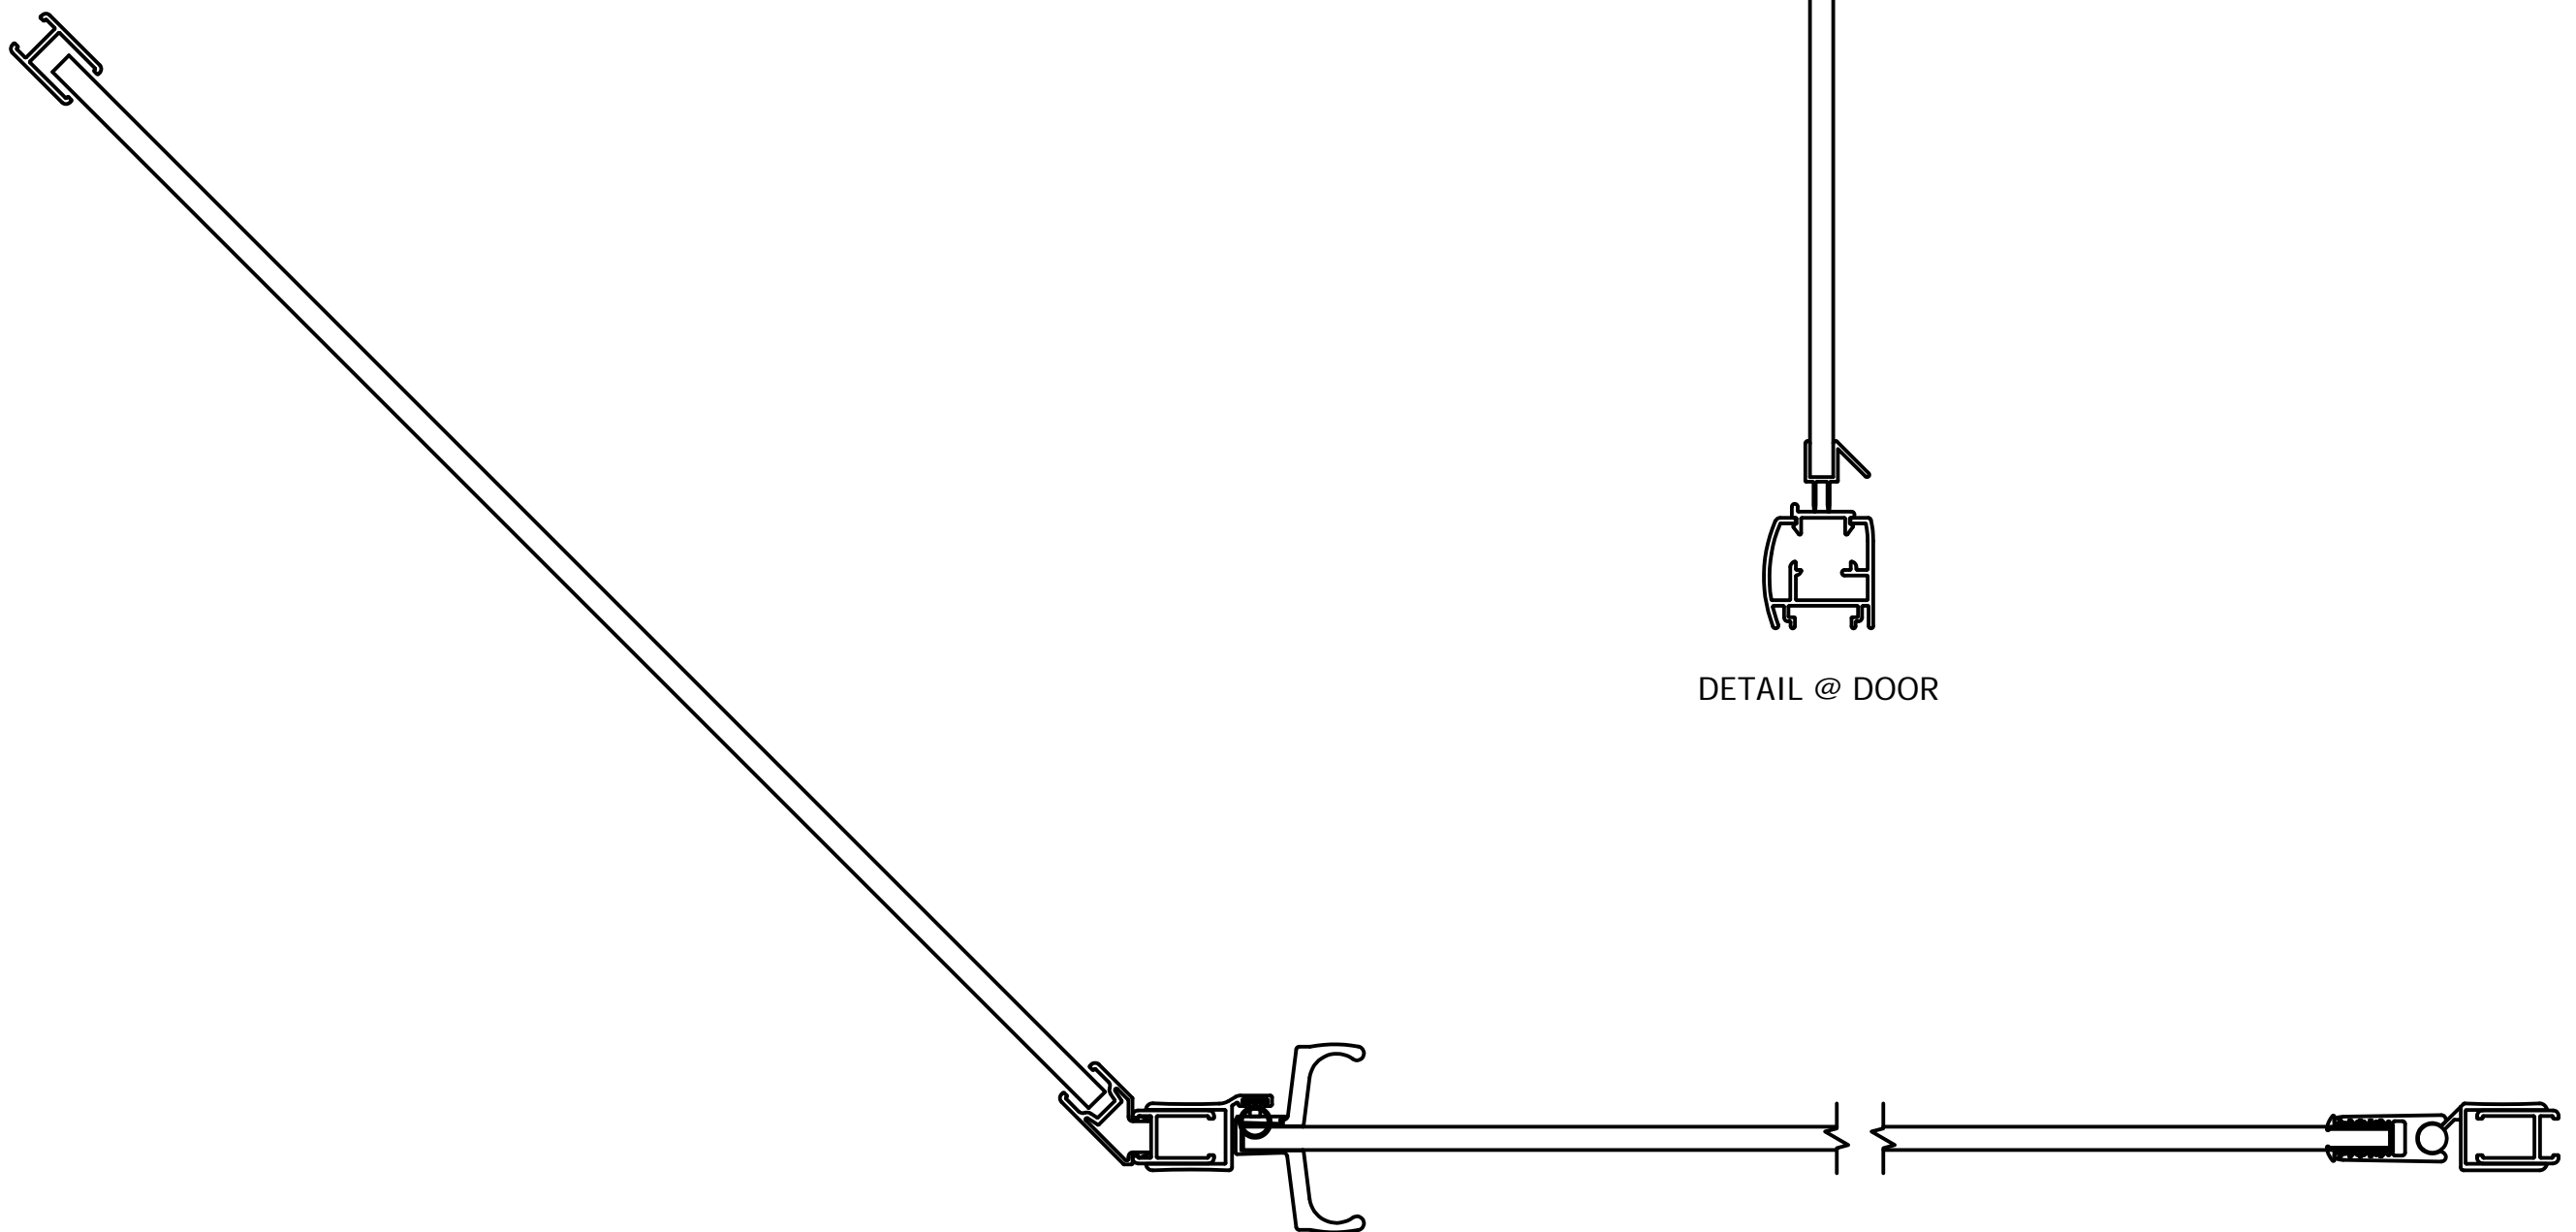

OVERHEAD DETAIL